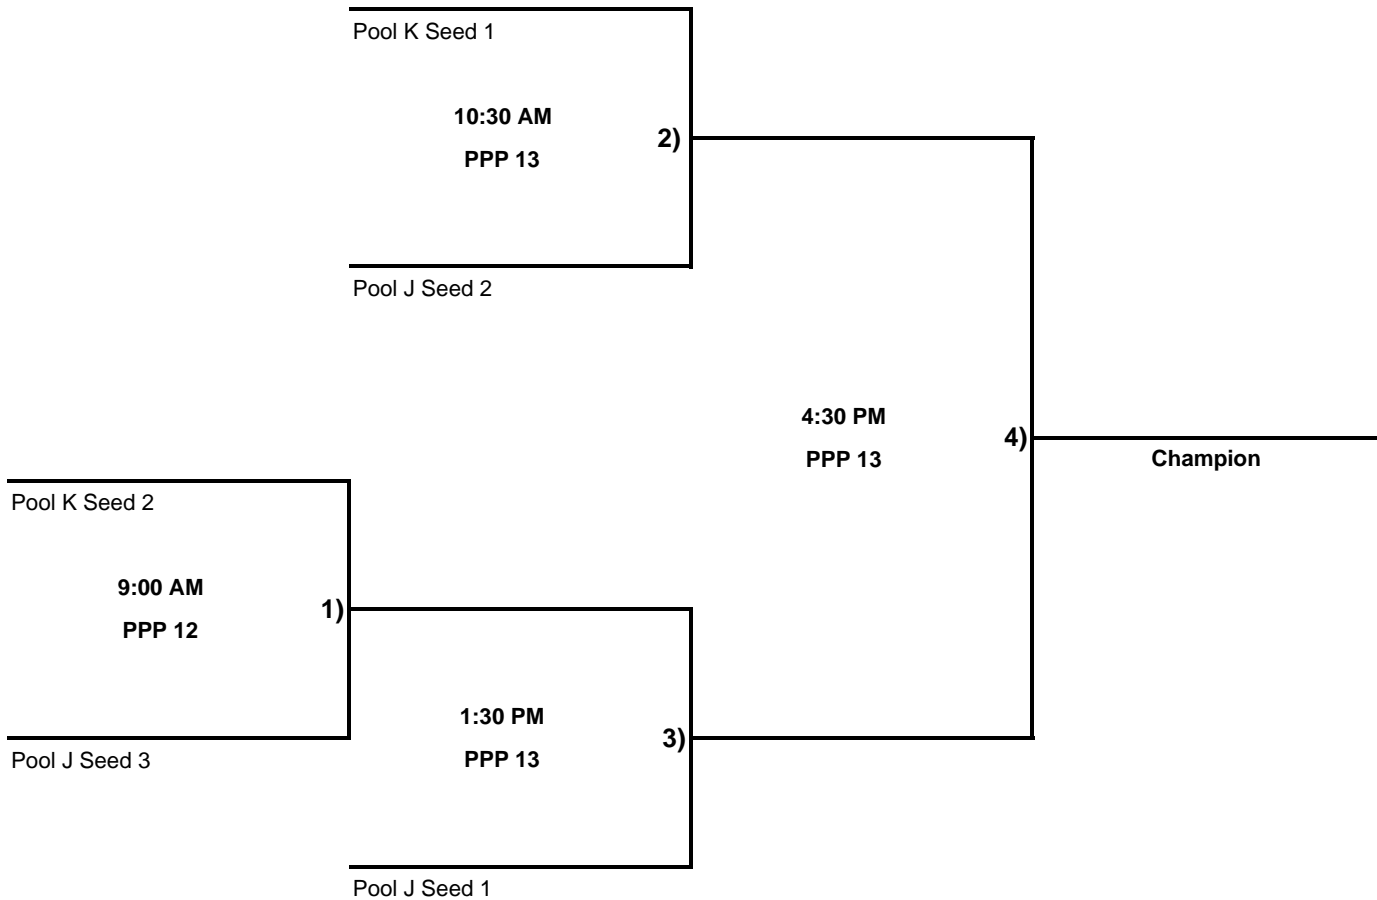

KC Metro VIP Series Tournaments

Platte Purchase Park, Kansas City North, Missouri
VIP Series Spring Fling April 24-25, 2010

18C Red

Rainout Number 913-676-7071