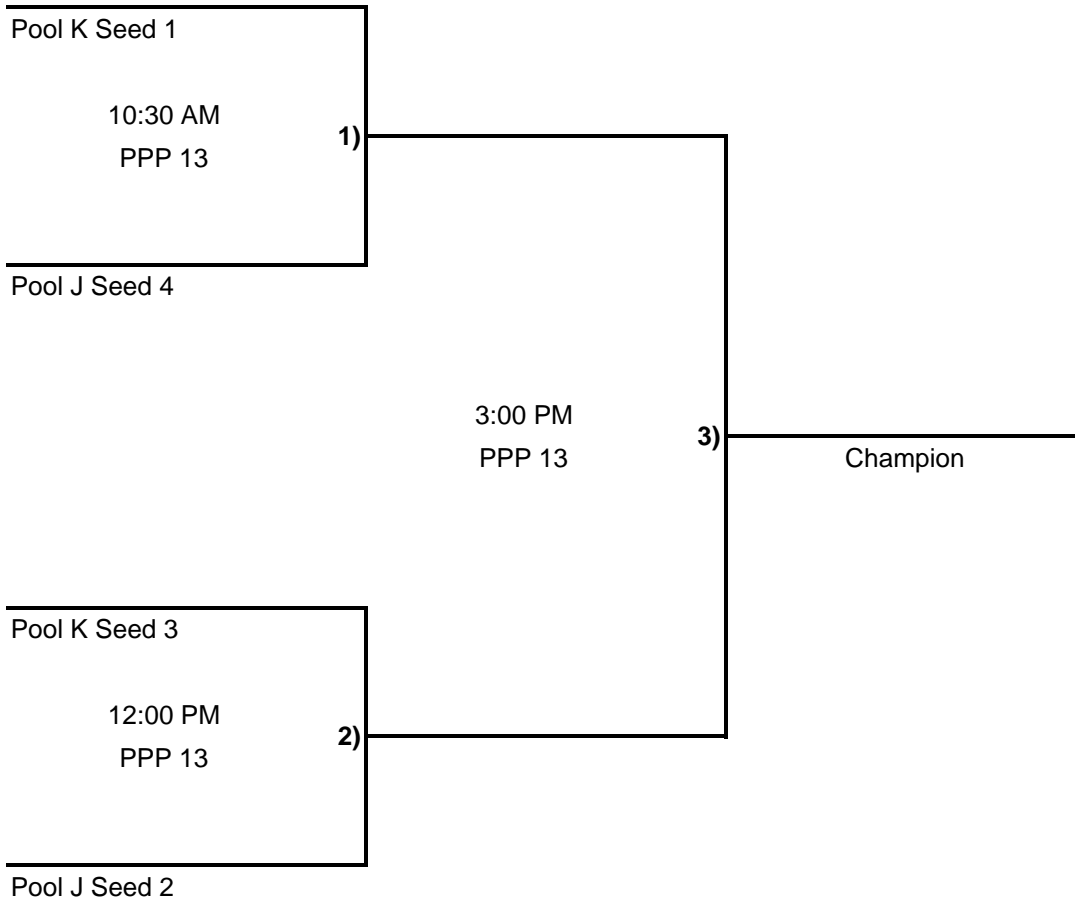

KC Metro ASA VIP Series Tournaments
Platte Purchase Park, Kansas City North, Missouri
VIP Series Spring Fling April 24-25, 2010

18C
Blue

Rainout Number 913-676-7071