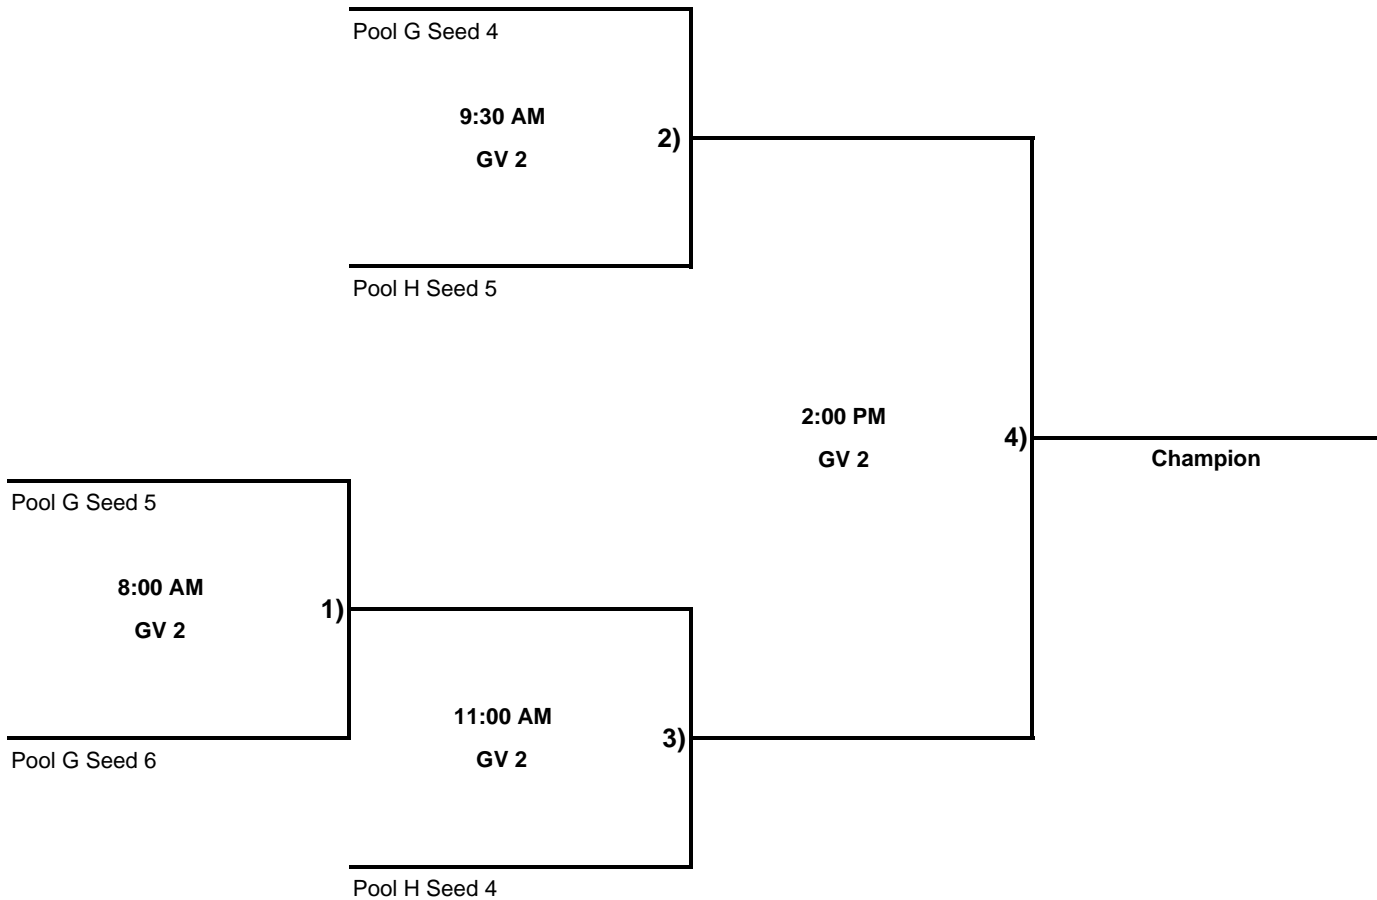

KC Metro VIP Series Tournaments

Platte Purchase Park, Kansas City North, Missouri
VIP Series Spring Fling April 24-25, 2010

14C Red

Rainout Number 913-676-7071