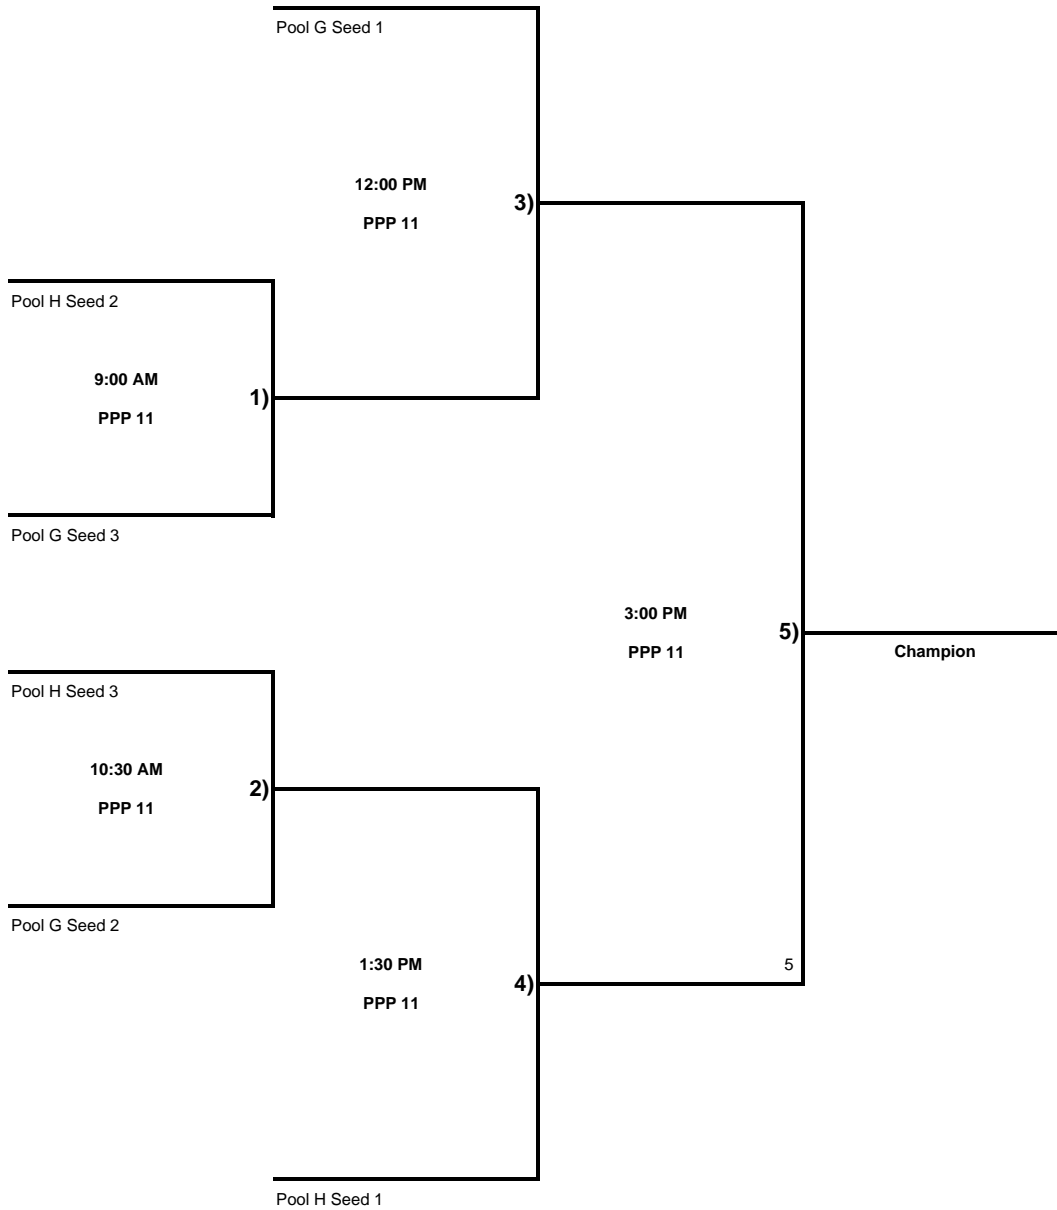

**KC Metro VIP Series Tournament**  
 Platte Purchase Park, Kansas City North, Missouri  
**VIP Series Spring Fling** **April 24-25, 2010**

**14C**  
**Blue**

**Rainout Number 913-676-7071**