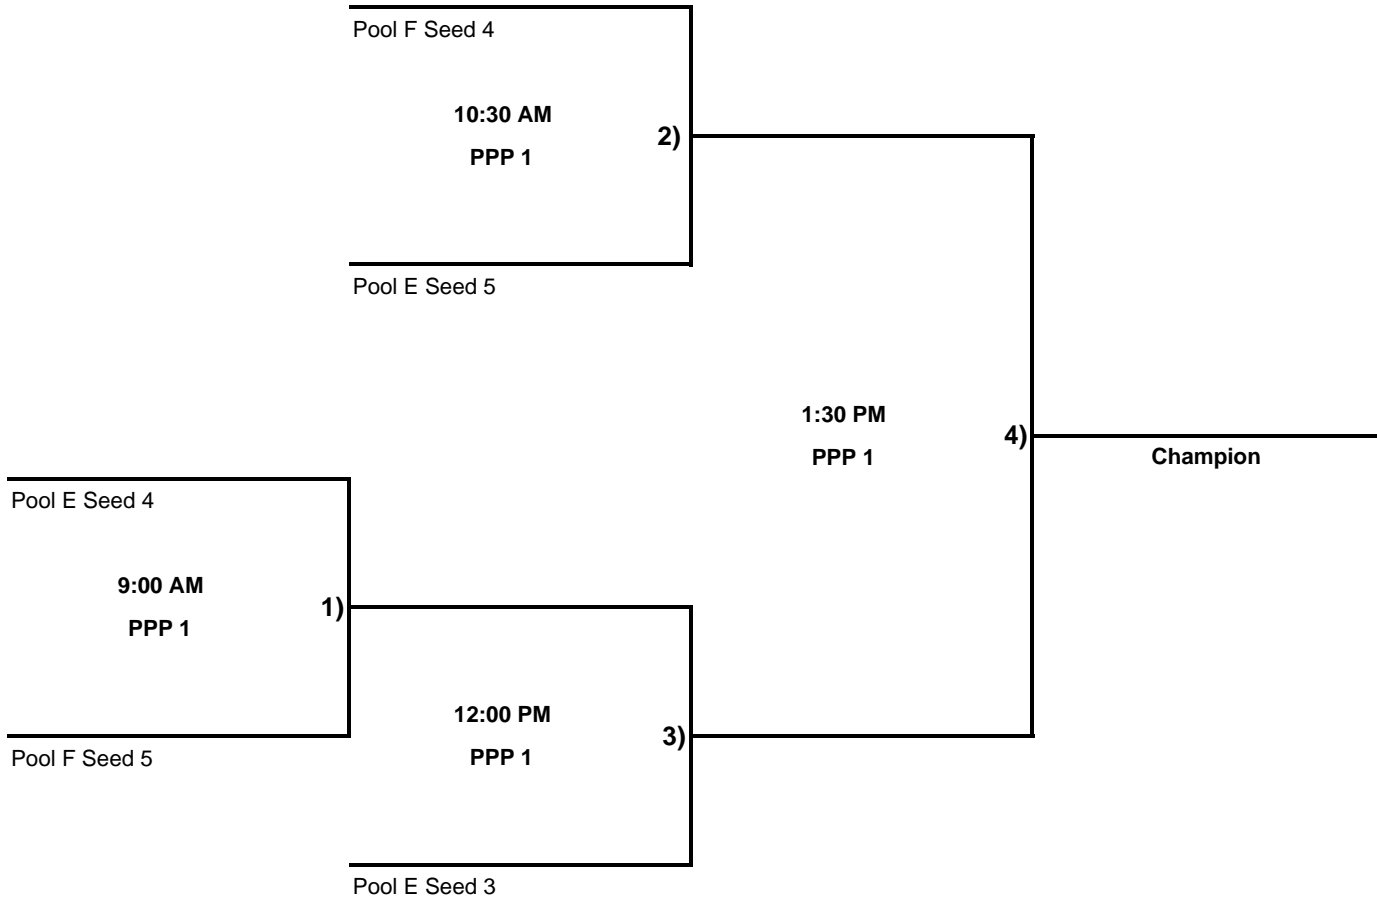

KC Metro VIP Series Tournaments

Platte Purchase Park, Kansas City North, Missouri
VIP Series Spring Fling April 24-25, 2010

12C Red

Rainout Number 913-676-7071