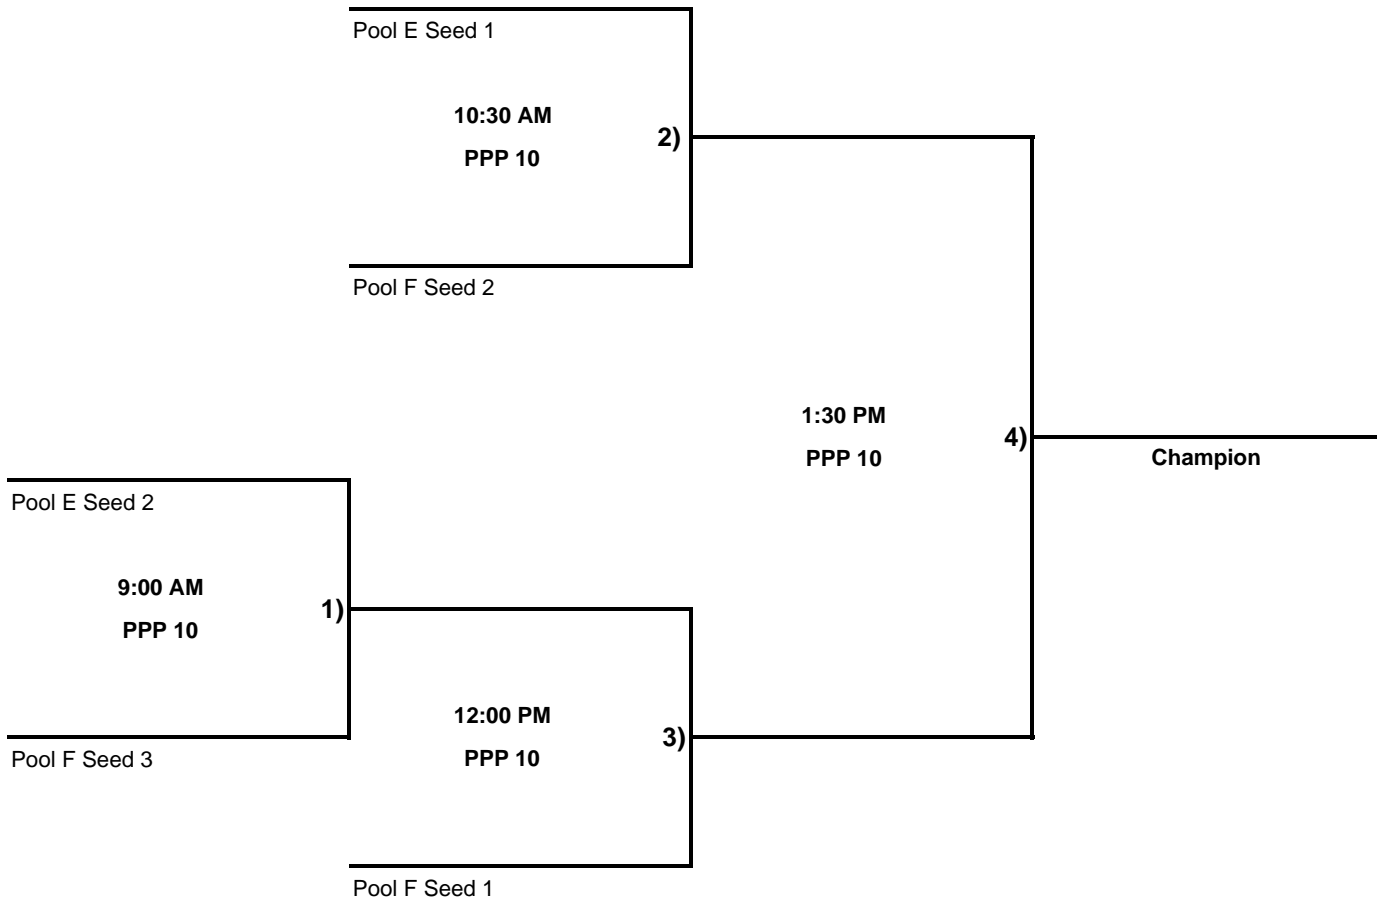

KC Metro VIP Series Tournaments

Platte Purchase Park, Kansas City North, Missouri
VIP Series Spring Fling

12C Blue

Rainout Number 913-676-7071