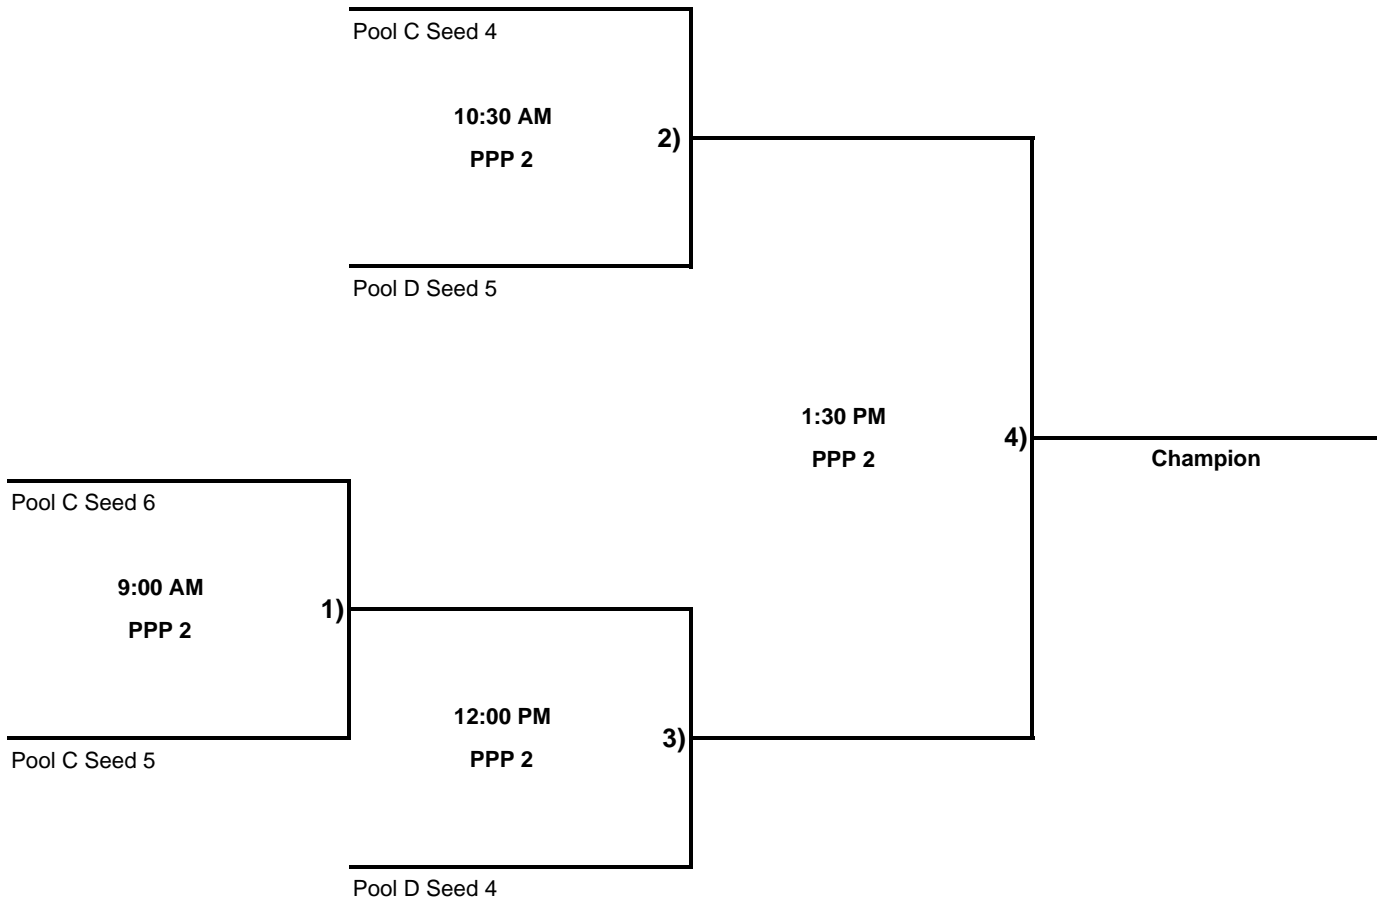

# KC Metro VIP Series Tournaments

Platte Purchase Park, Kansas City North, Missouri  
VIP Series Spring Fling April 24-25, 2010

## 10C Red

**Rainout Number 913-676-7071**