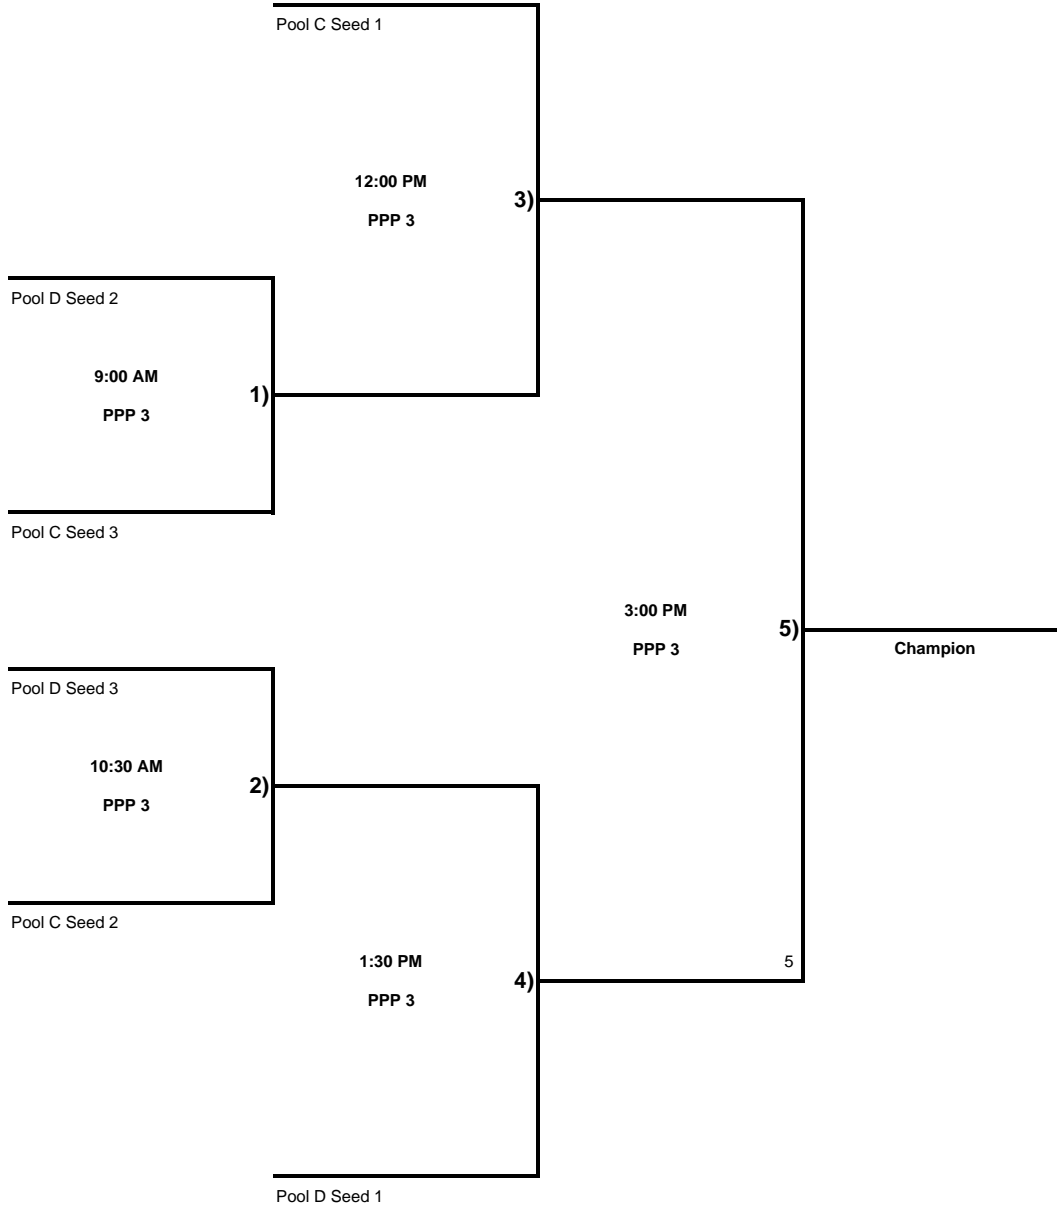

KC Metro VIP Series Tournament
 Platte Purchase Park, Kansas City North, Missouri
 VIP Series Spring Fling **April 24-25, 2010**

10C
Blue

Rainout Number 913-676-7071