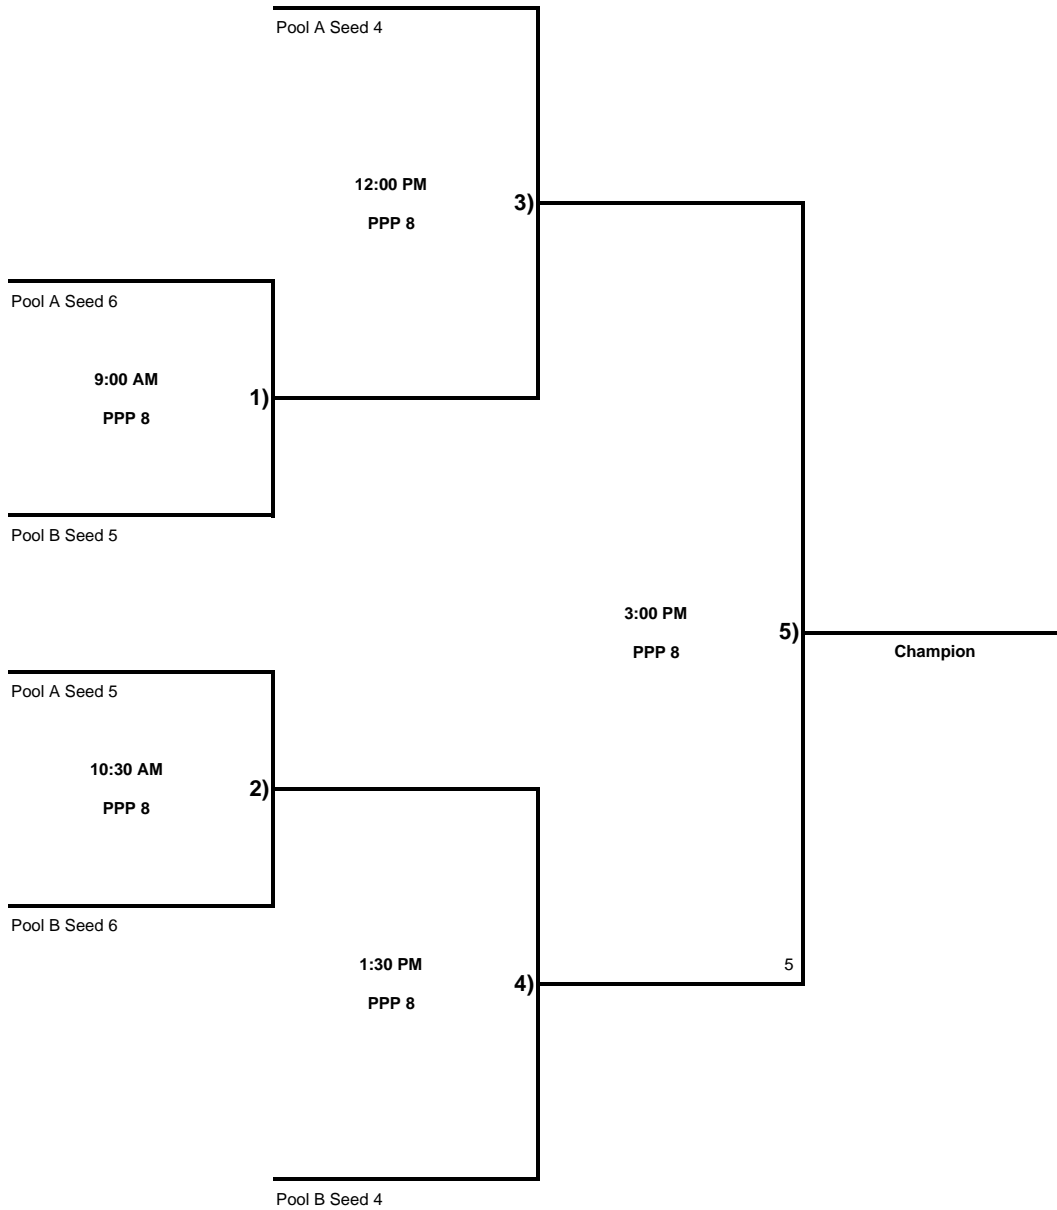

KC Metro VIP Series Tournament
 Platte Purchase Park, Kansas City North, Missouri
 VIP Series Spring Fling April 24-25, 2010

08C
Red

Rainout Number 913-676-7071