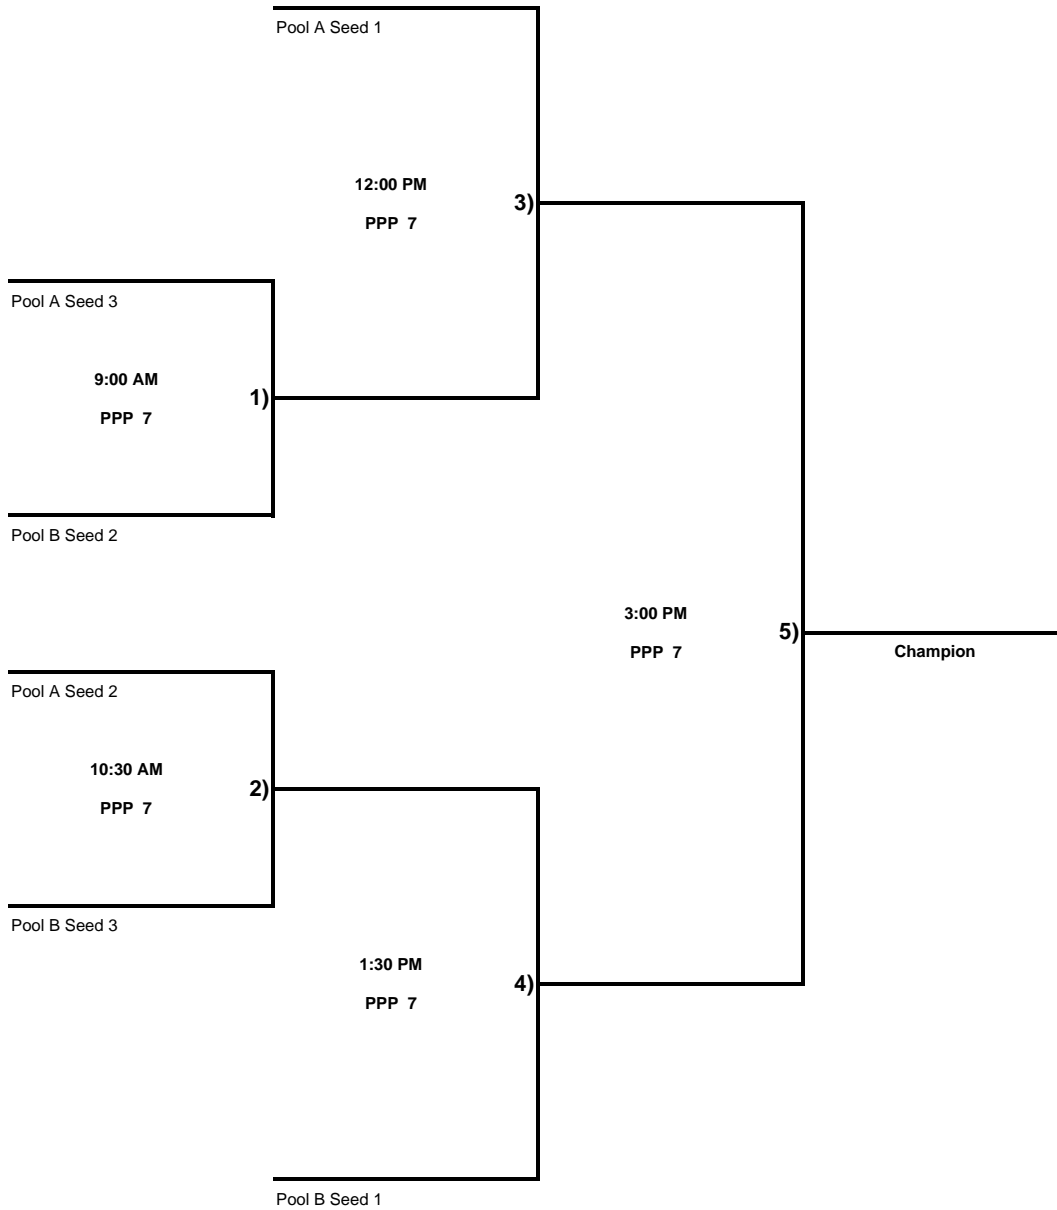

**KC Metro VIP Series Tournament**  
**Platte Purchase Park, Kansas City North, Missouri**  
**VIP Series Spring Fling**

**08C**  
**Blue**

**Rainout Number 913-676-7071**