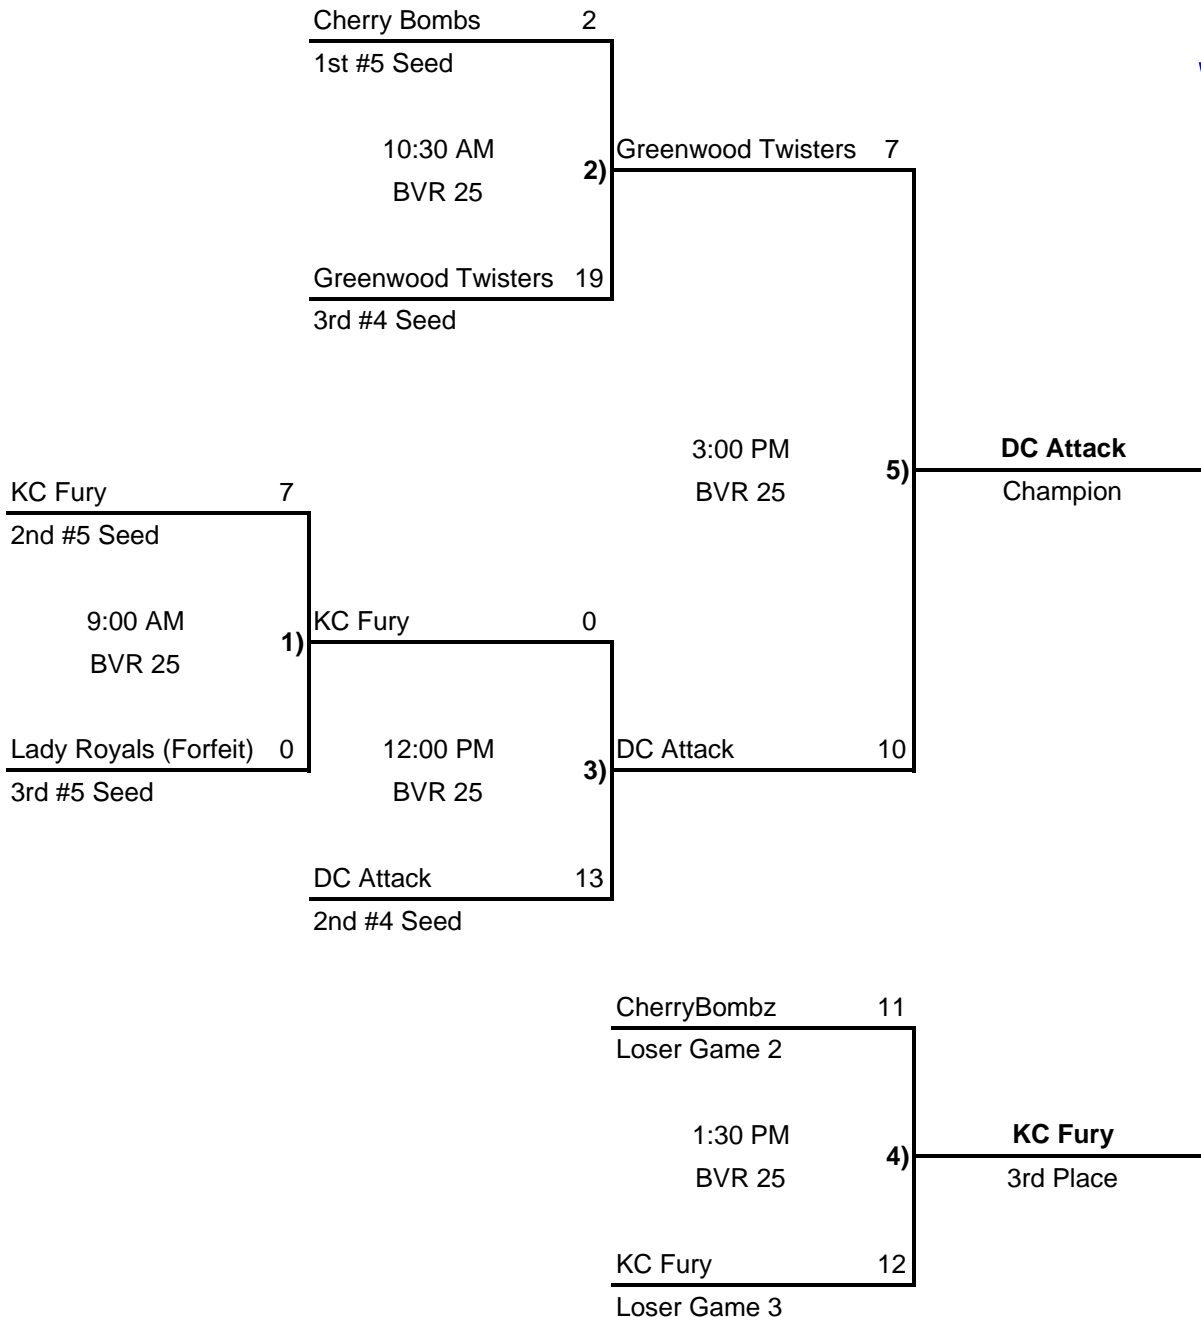

KC Metro ASA VIP Series Tournament

Blue Valley Recreation Softball Complex, Overland Park, Kansas
September 26-27, 2009

12C White

www.asavipseries.com

Rainout Number 913-676-7071