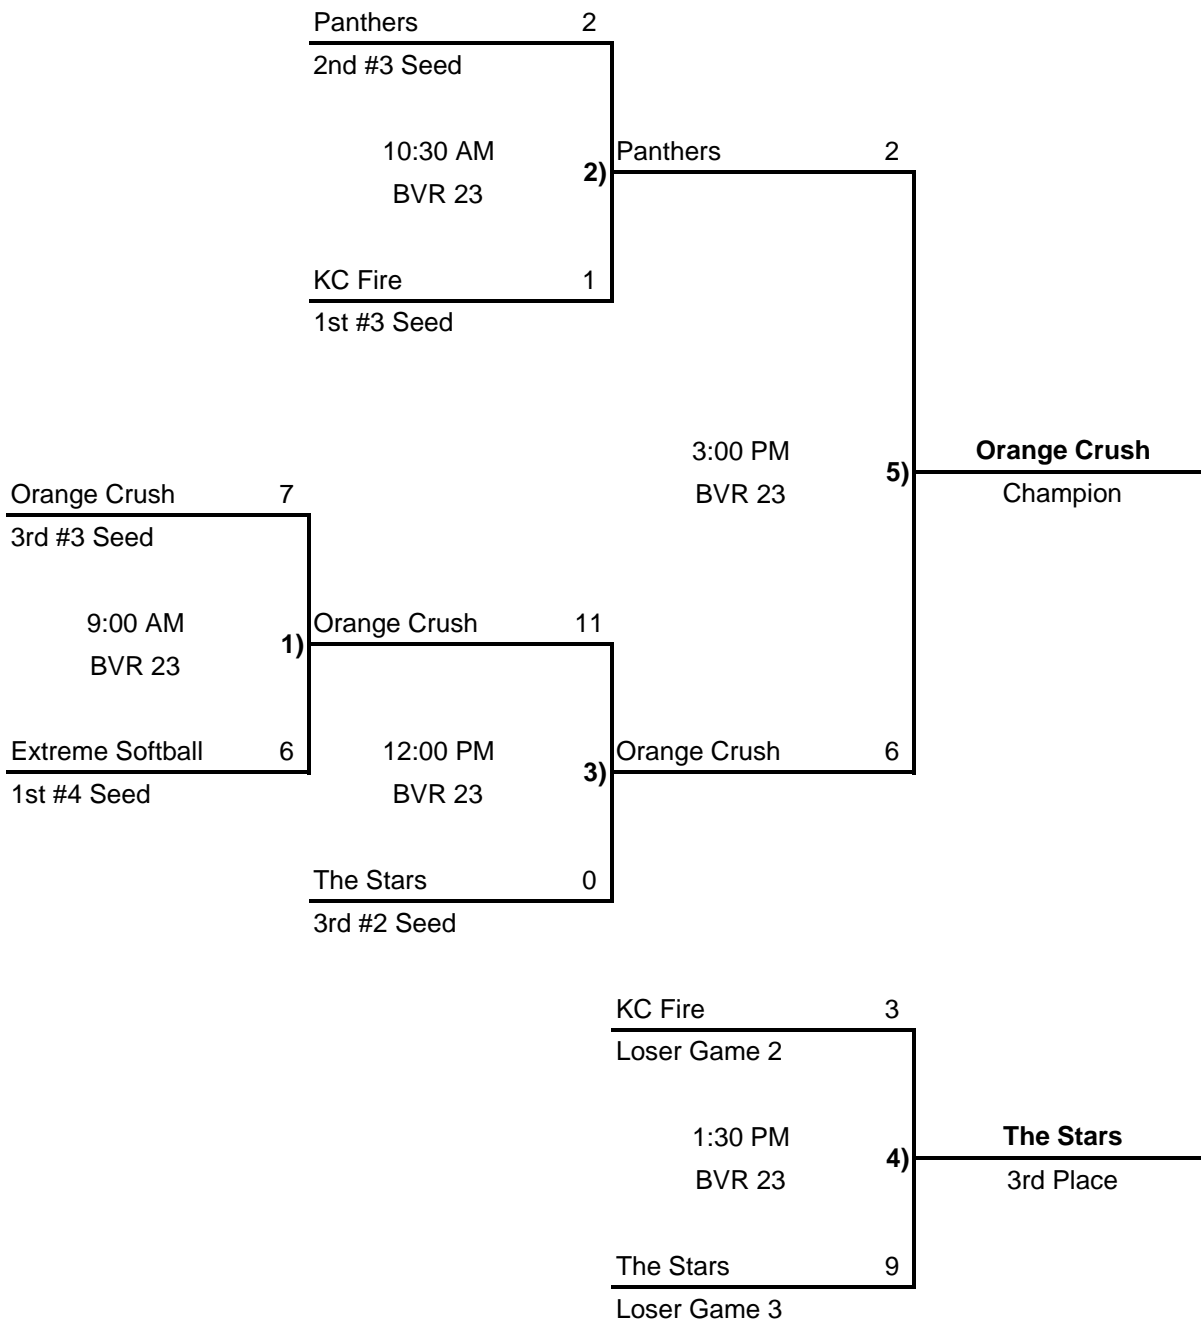

# KC Metro ASA VIP Series Tournament

Blue Valley Recreation Softball Complex, Overland Park, Kansas  
September 26-27, 2009

12C  
Red

[www.asavipseries.com](http://www.asavipseries.com)

Rainout Number 913-676-7071