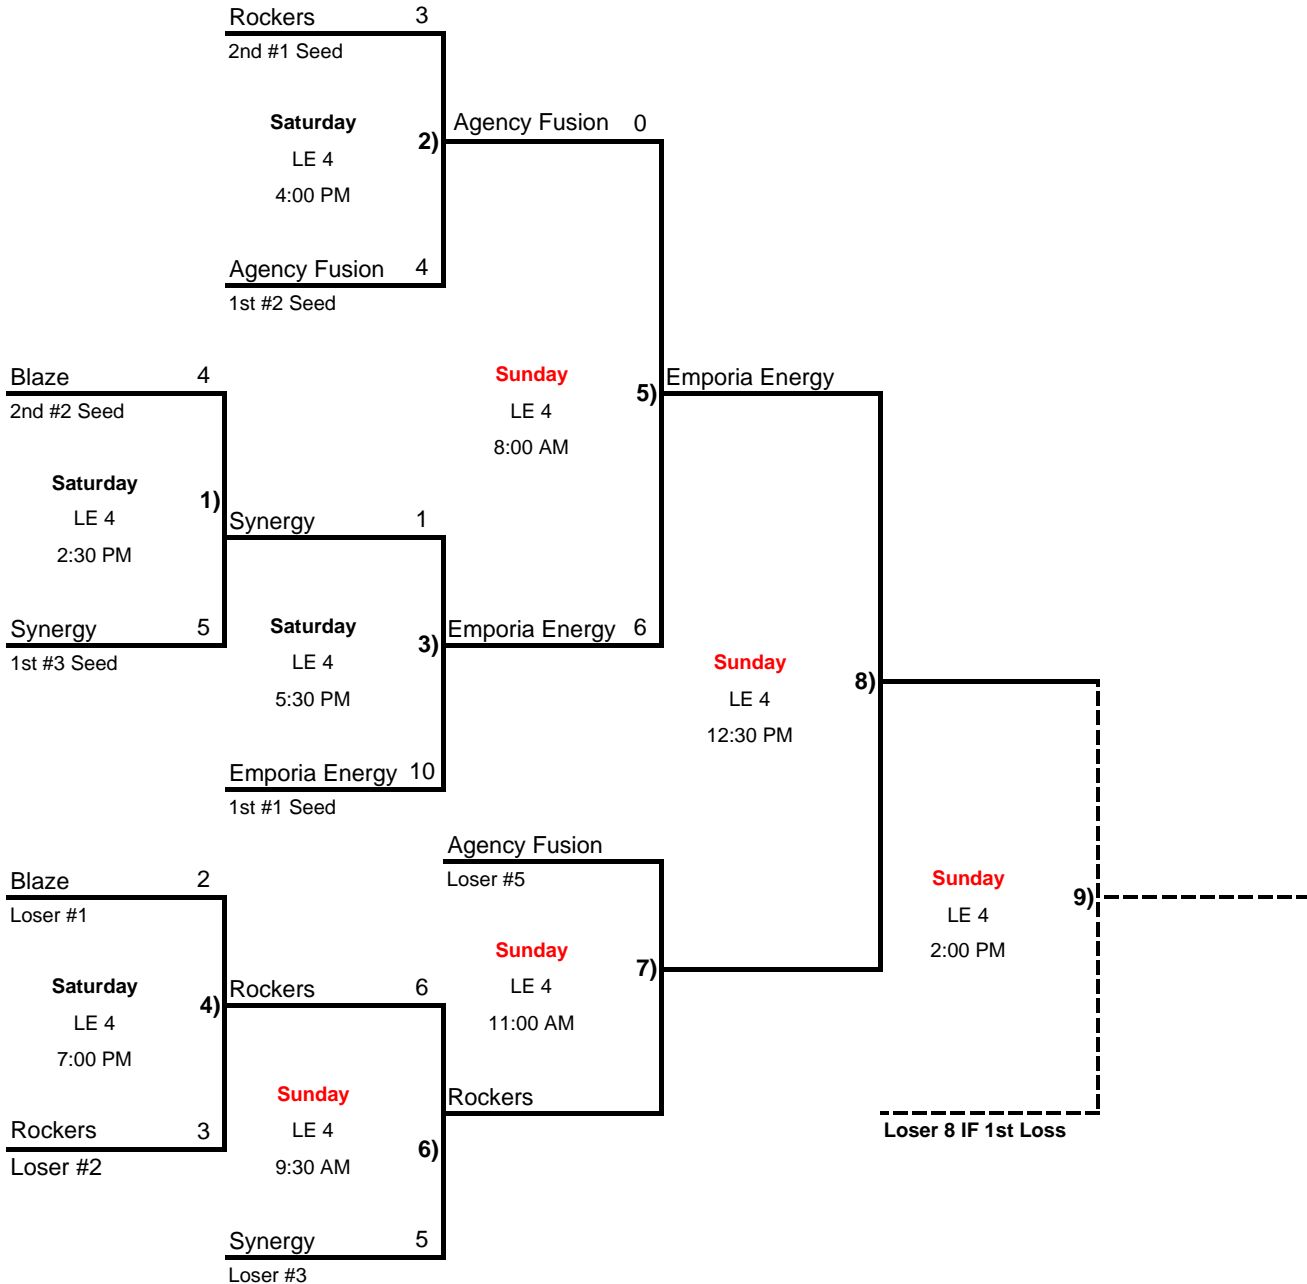

Heartland World Series

18C Blue

July 23-26, 2009

www.asavipseries.com

Rainout Number 913-676-7071