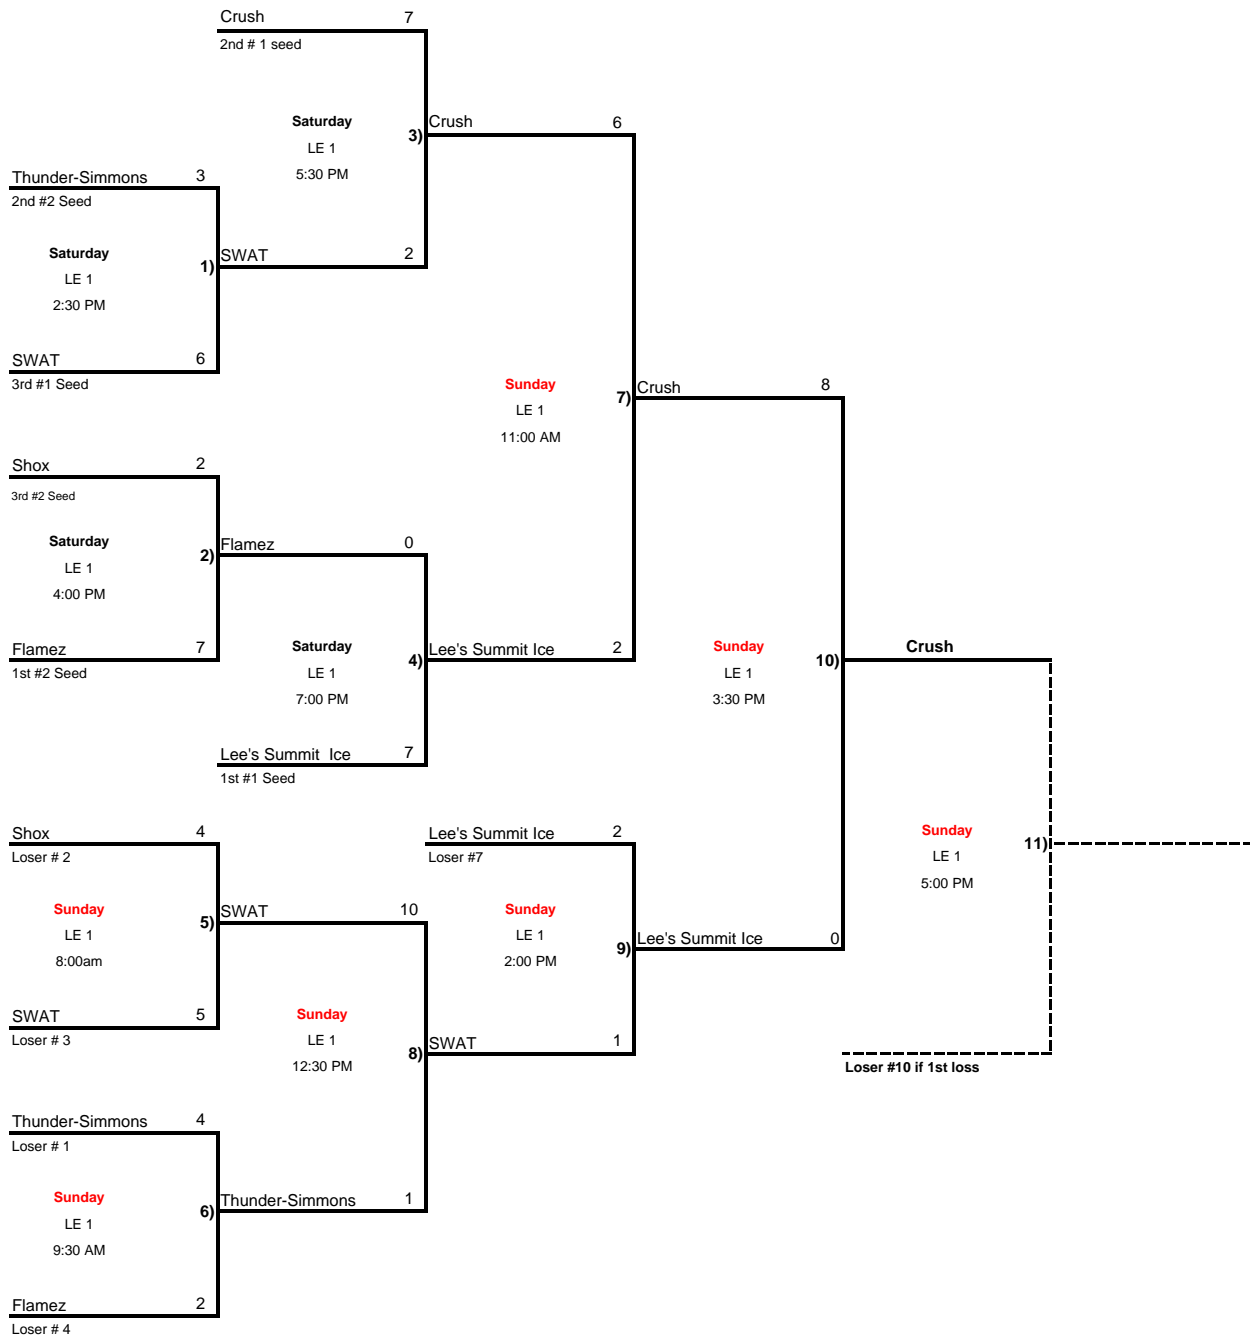

Heartland World Series

14C Blue

July 23-26, 2009

www.asavipseries.com

Rainout Number 913-676-7071