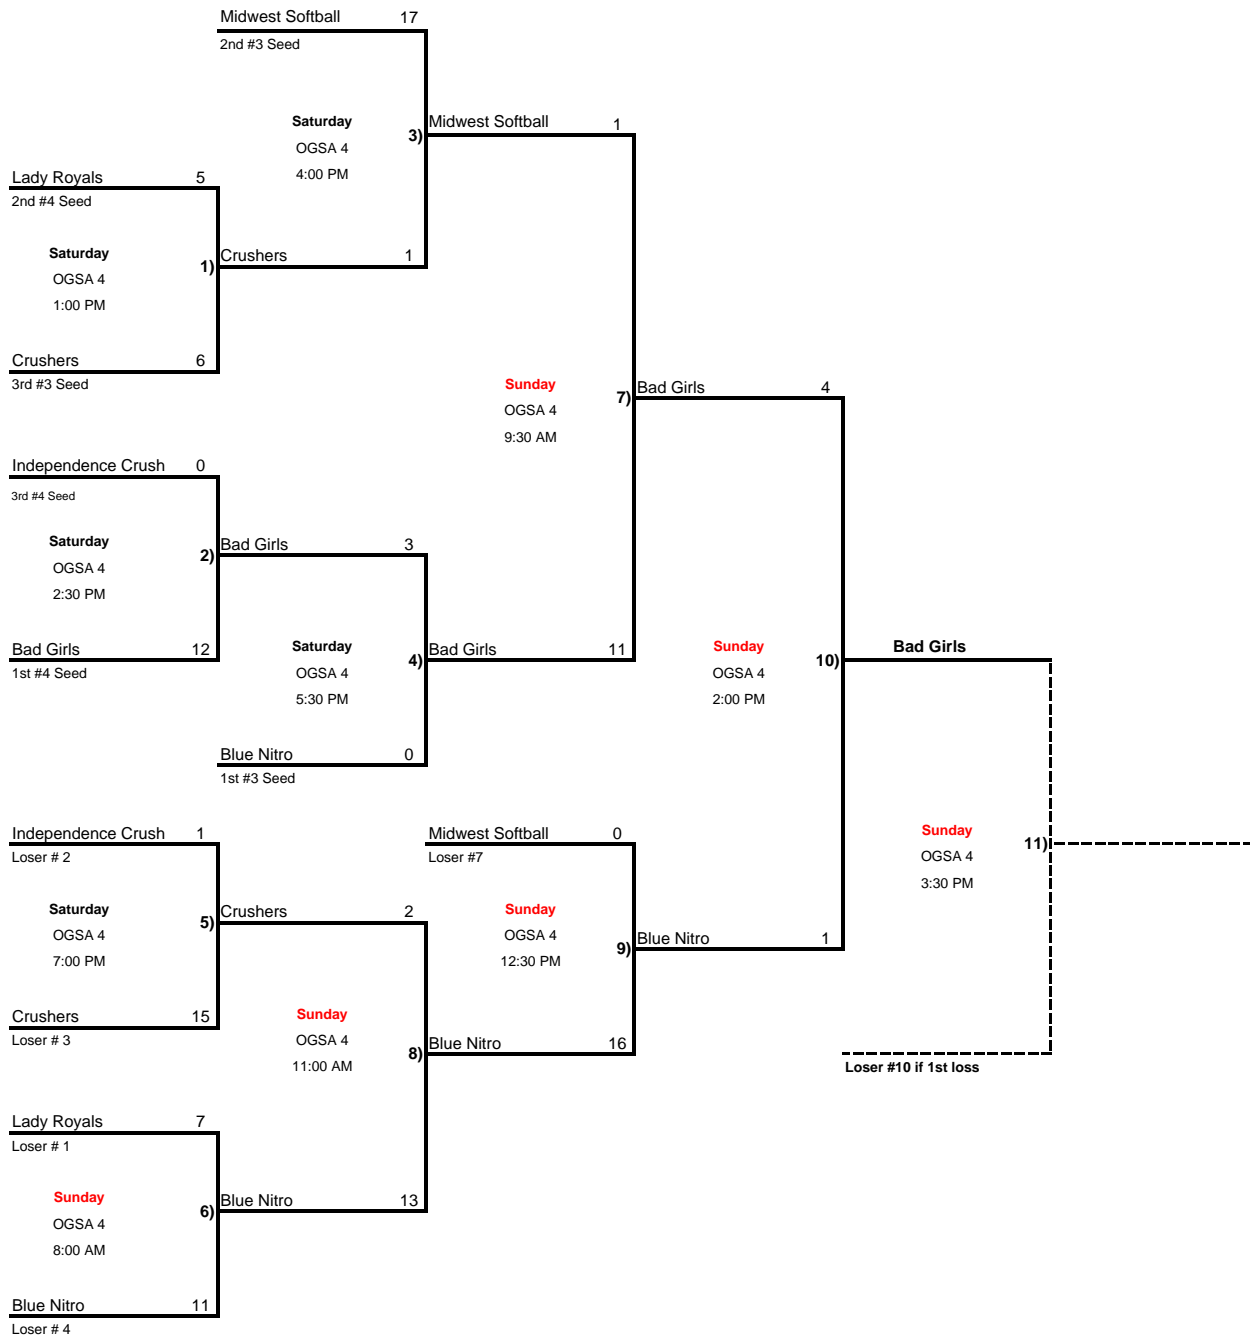

Heartland World Series

12C Red

July 23-26, 2009

www.asavipseries.com

Rainout Number 913-676-7071