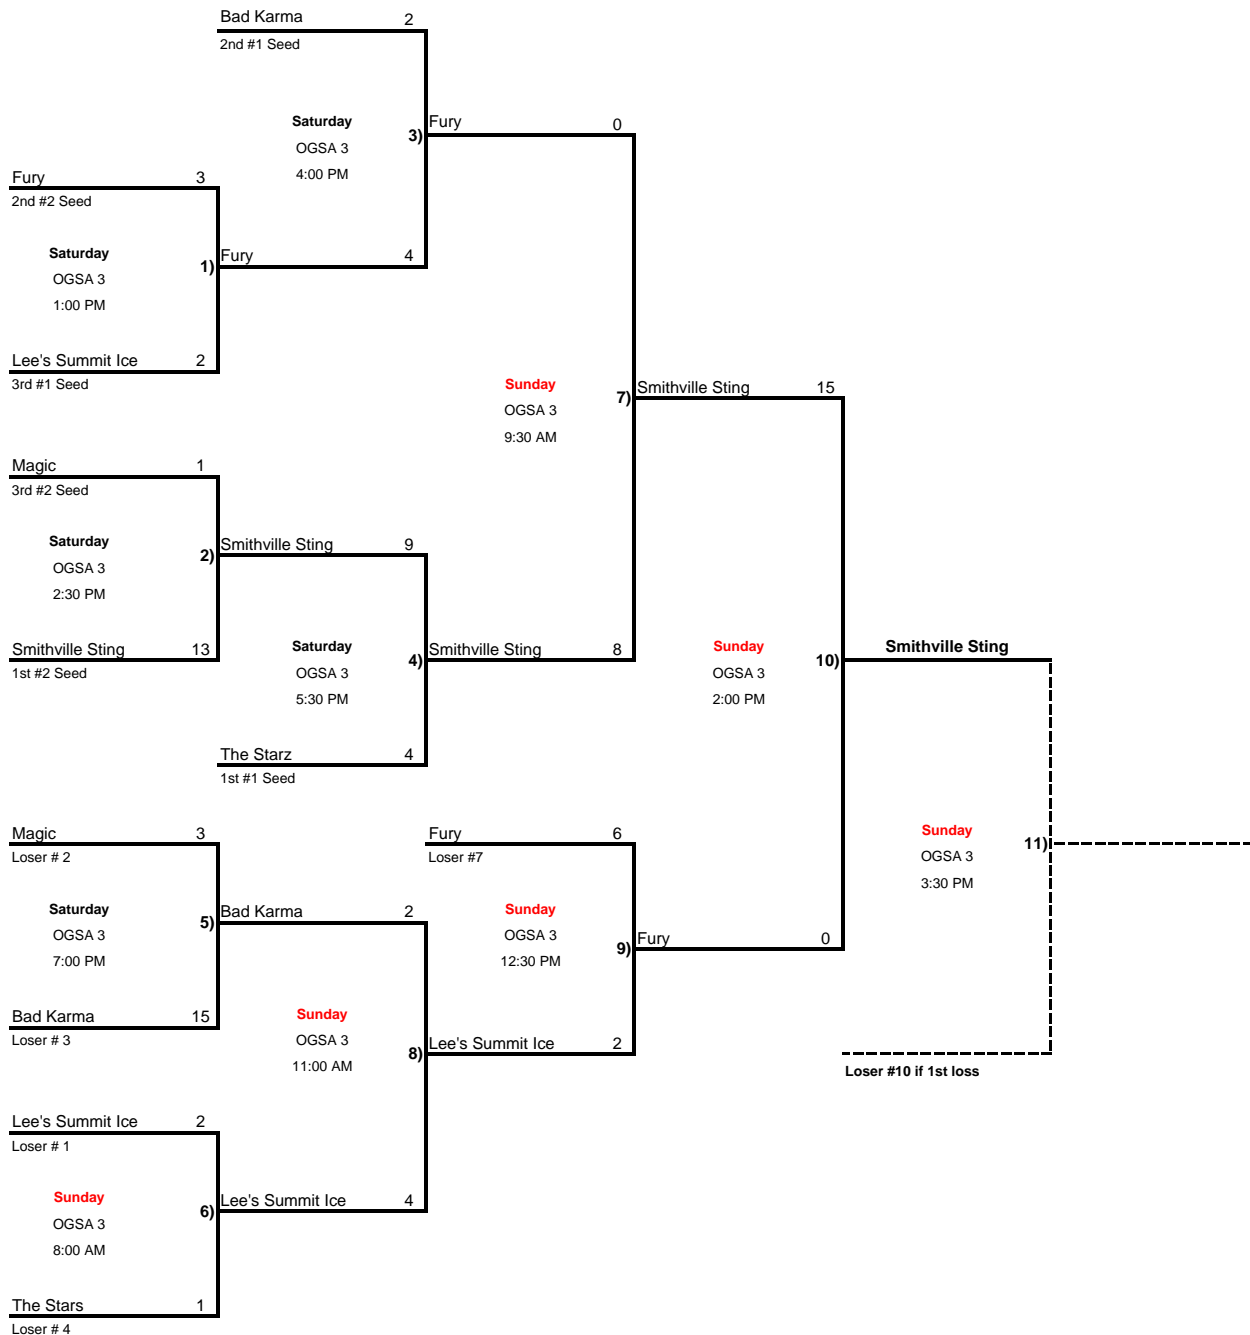

Heartland World Series

12C Blue

July 23-26, 2009

www.asavipseries.com

Rainout Number 913-676-7071