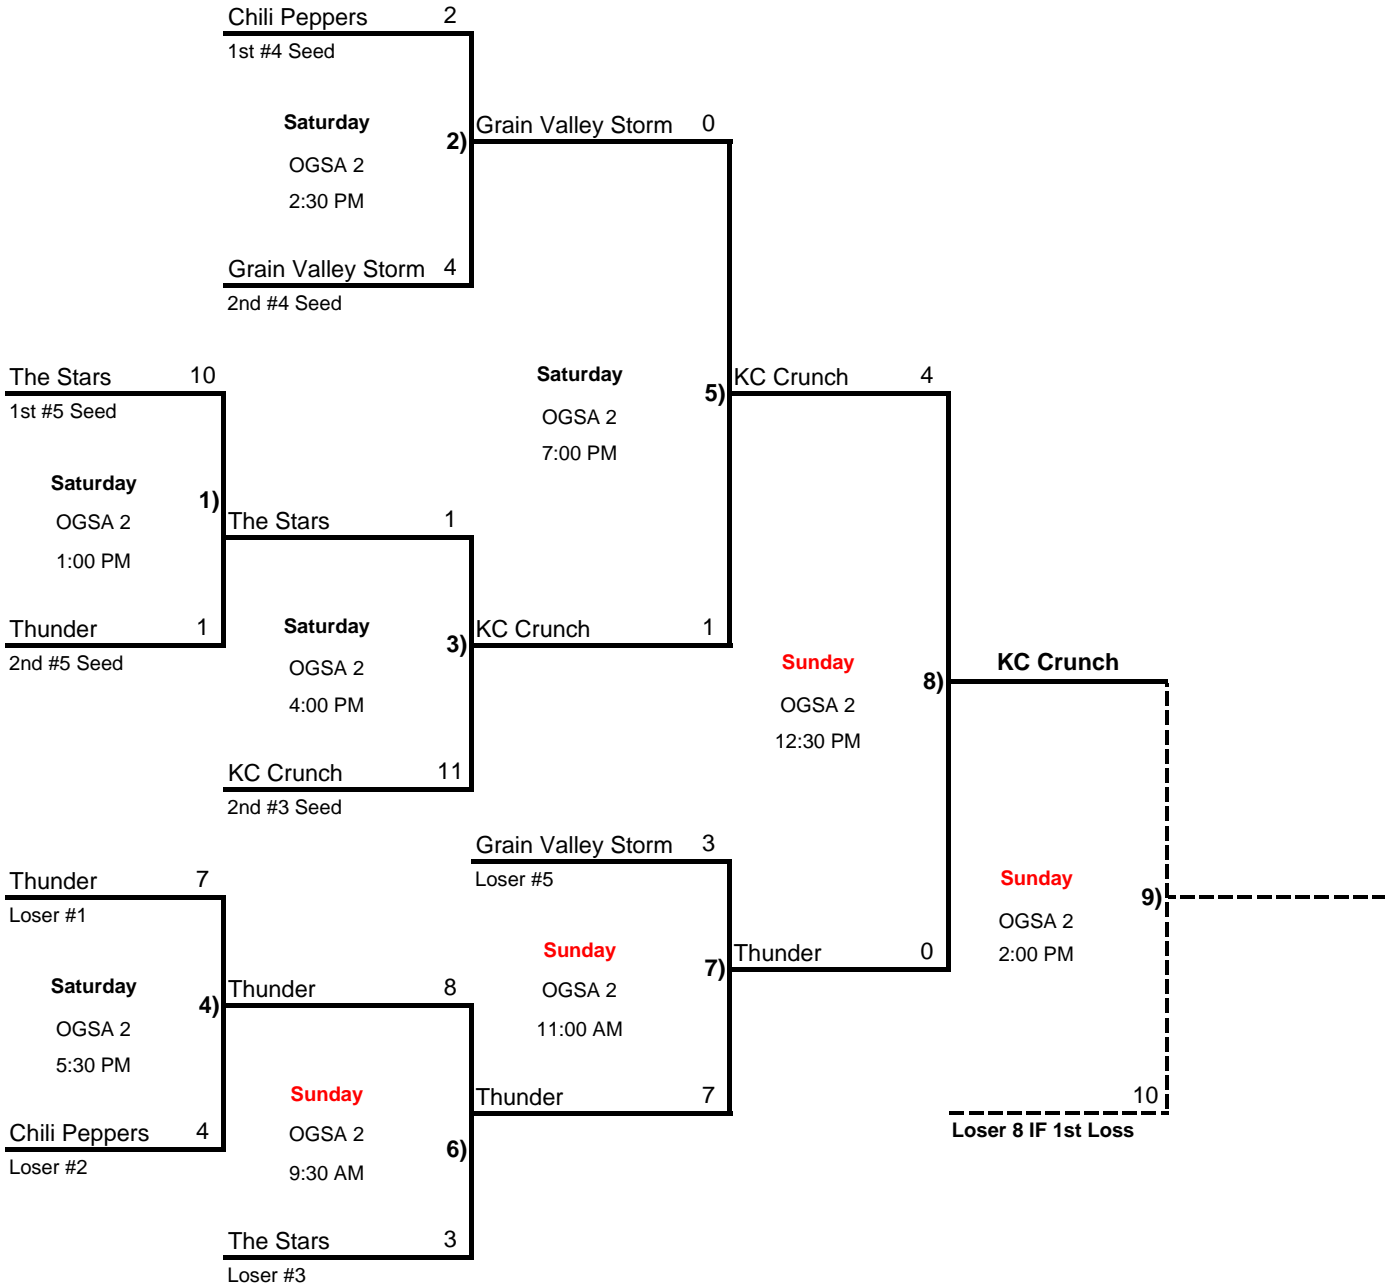

Heartland World Series

10C Red

July 23-26, 2009

www.asavipseries.com

Rainout Number 913-676-7071