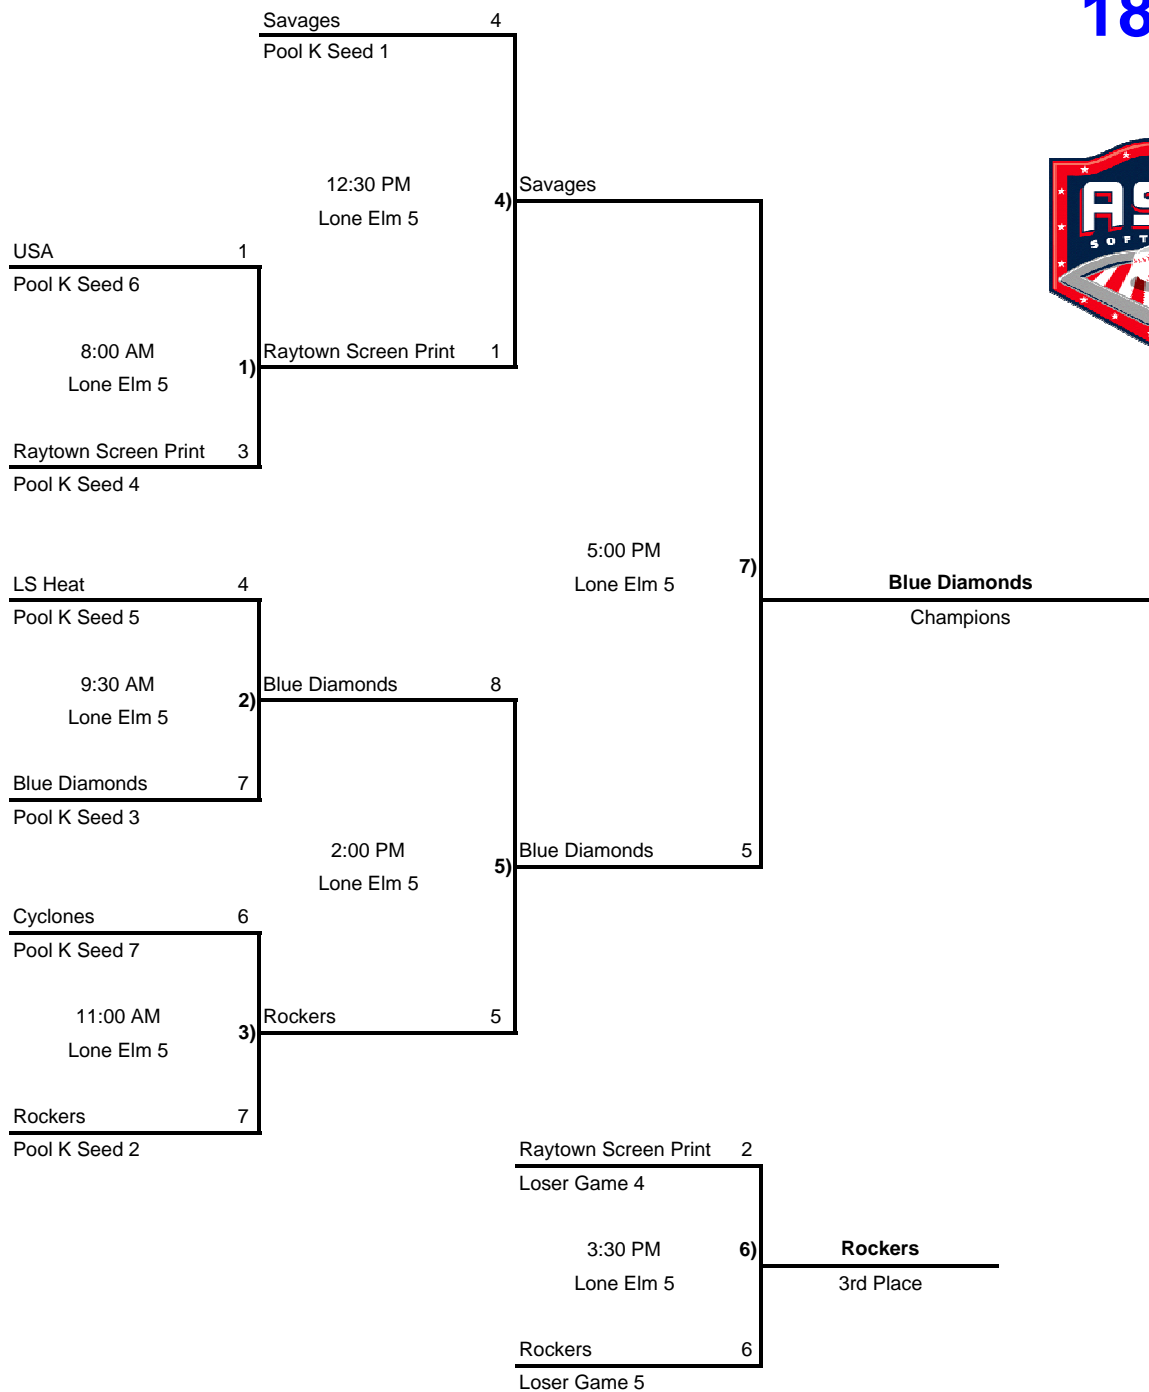

KC Metro ASA "C" Metros Tournament

OGSA / Lone Elm Softball Complexes, Olathe, Kansas

July 11-12, 2009

18C

www.asavipseries.com

Rainout Number 913-676-7071