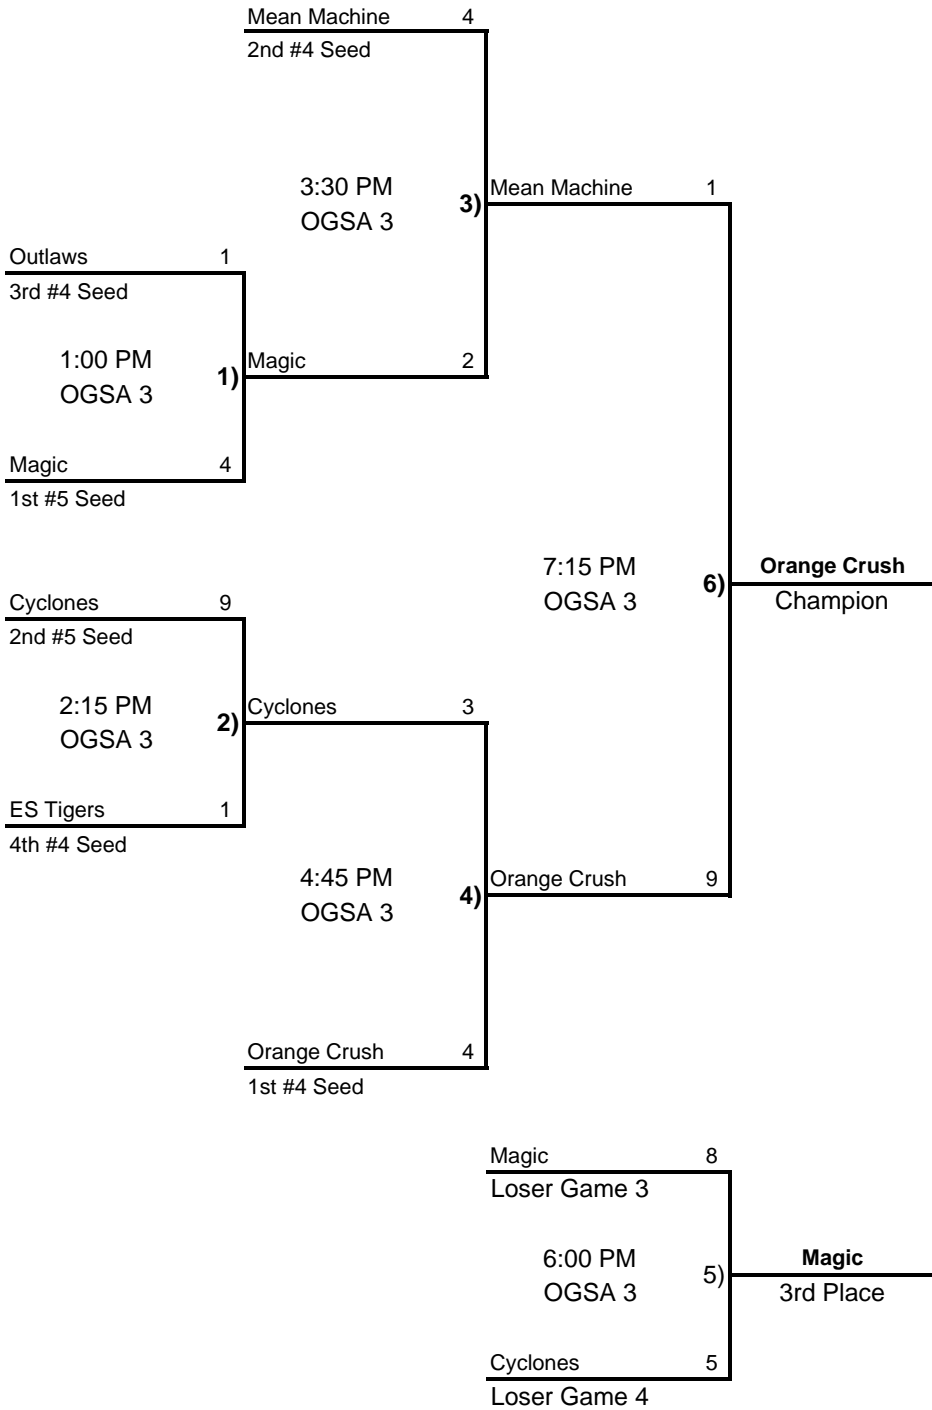

KC Metro ASA "C" Metros Tournament

OGSA / Lone Elm Softball Complexes, Olathe, Kansas

July 11-12, 2009

12C White

www.asavipseries.com

Rainout Number 913-676-7071