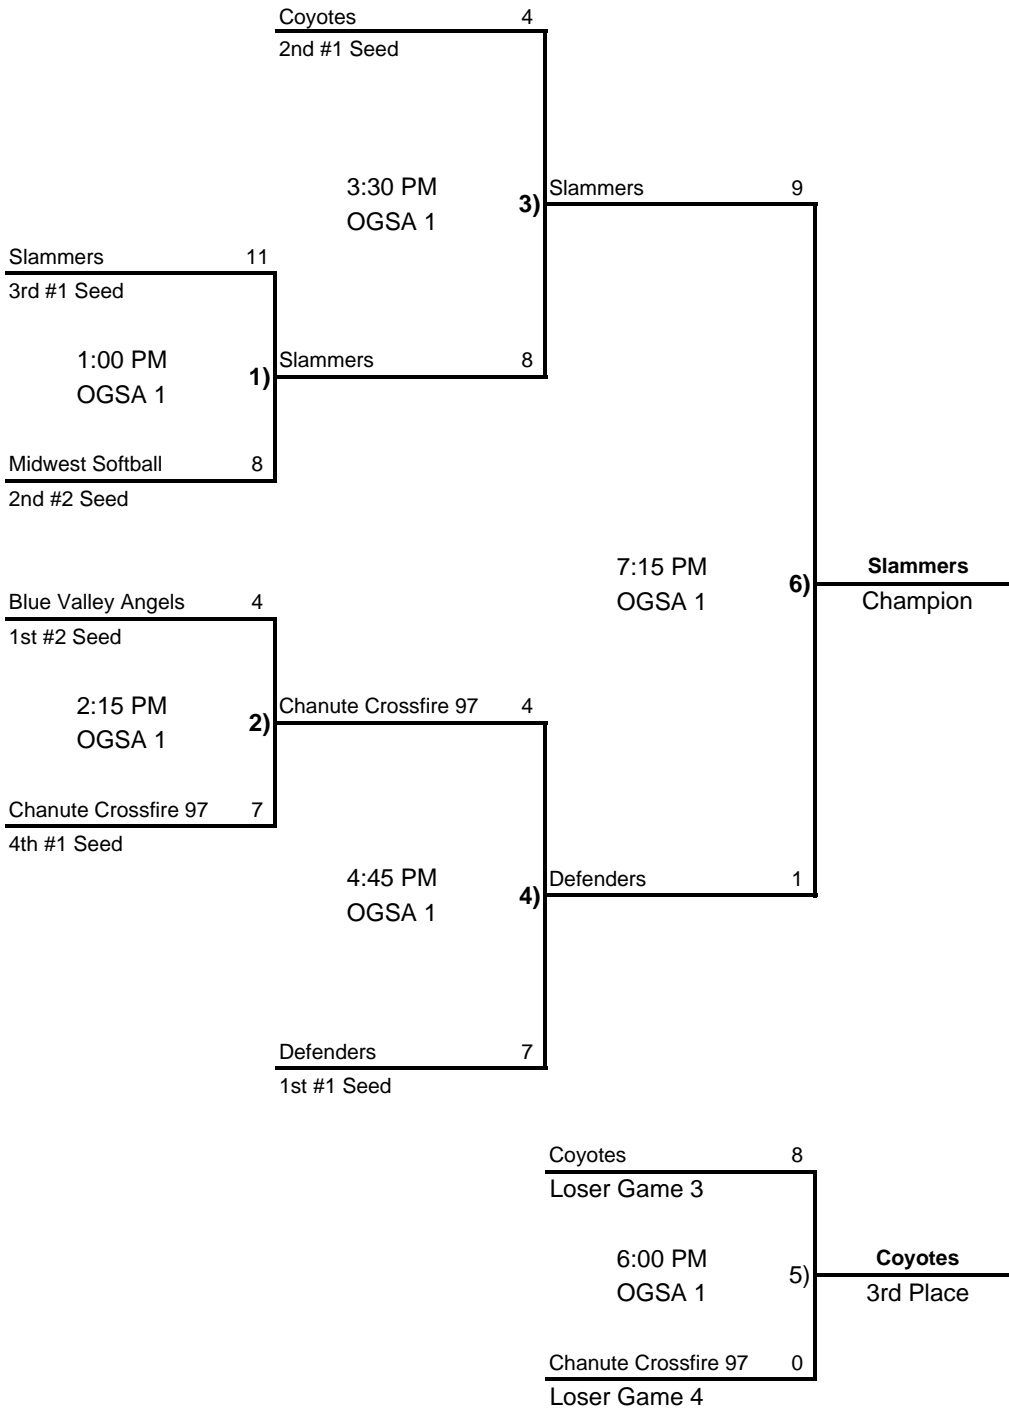

# KC Metro ASA "C" Metros Tournament

## OGSA / Lone Elm Softball Complexes, Olathe, Kansas

# 12C Blue

[www.asavipseries.com](http://www.asavipseries.com)

Rainout Number 913-676-7071