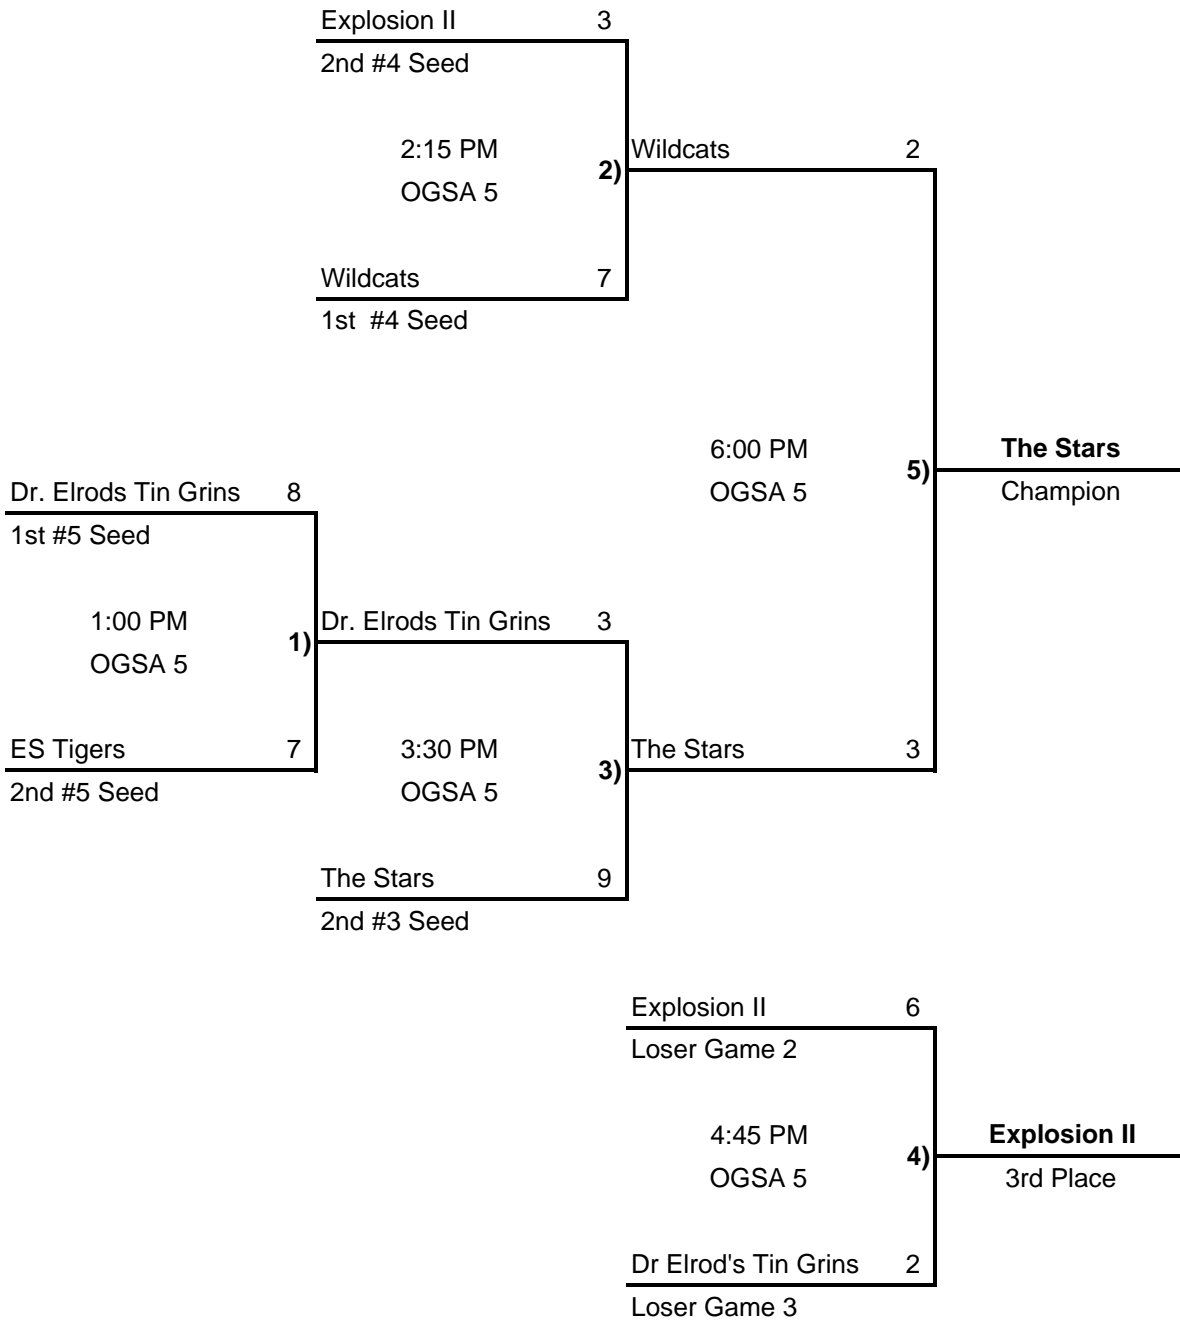

# KC Metro ASA "C" Metros Tournament

OGSA / Lone Elm Softball Complexes, Olathe, Kansas  
July 11-12, 2009

10C  
Red

www.asavipseries.com

Rainout Number 913-676-7071