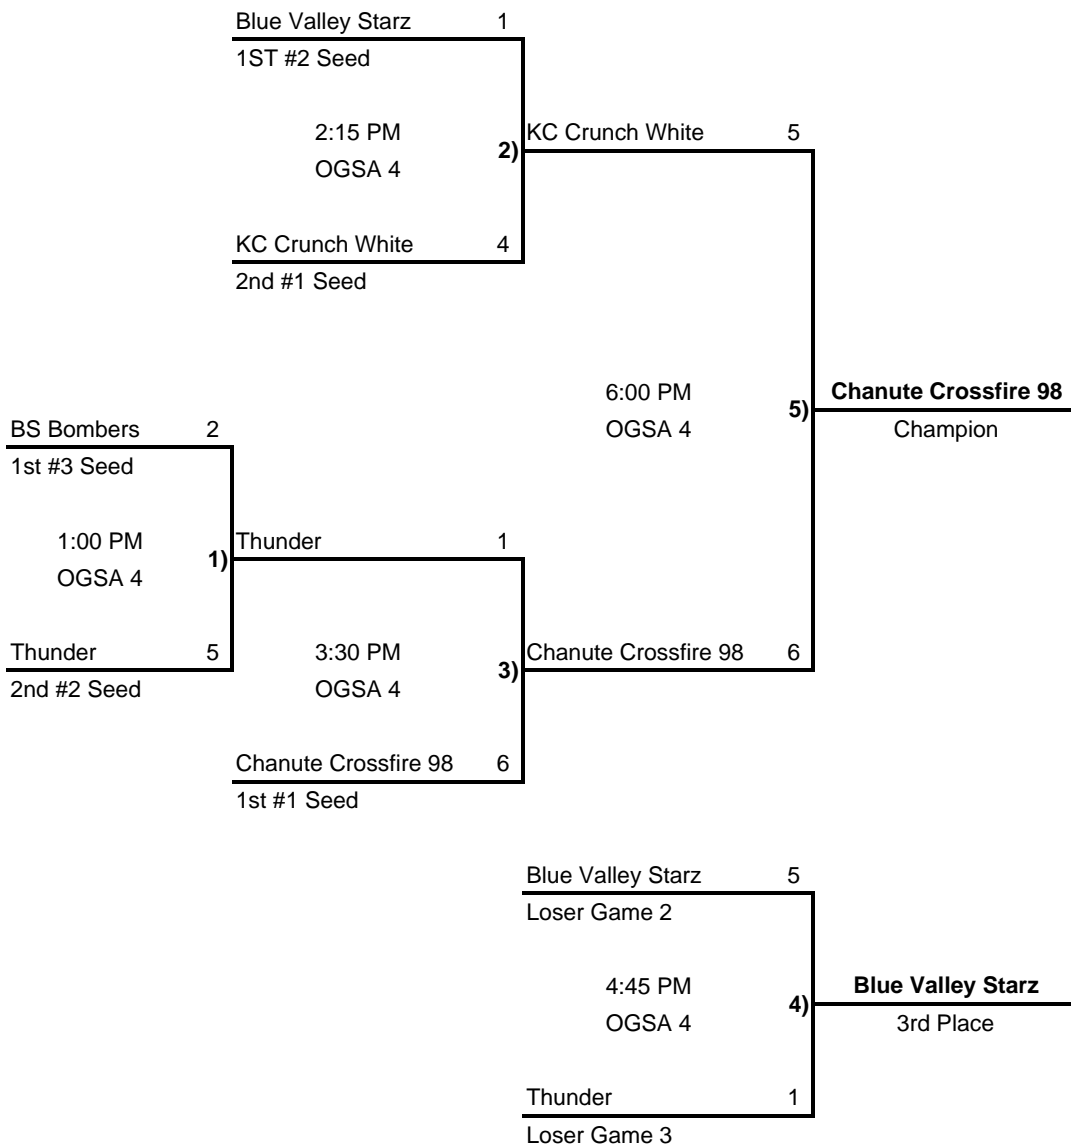

KC Metro ASA "C" Metros Tournament

OGSA / Lone Elm Softball Complexes, Olathe, Kansas
July 11-12, 2009

10C Blue

www.asavipseries.com

Rainout Number 913-676-7071