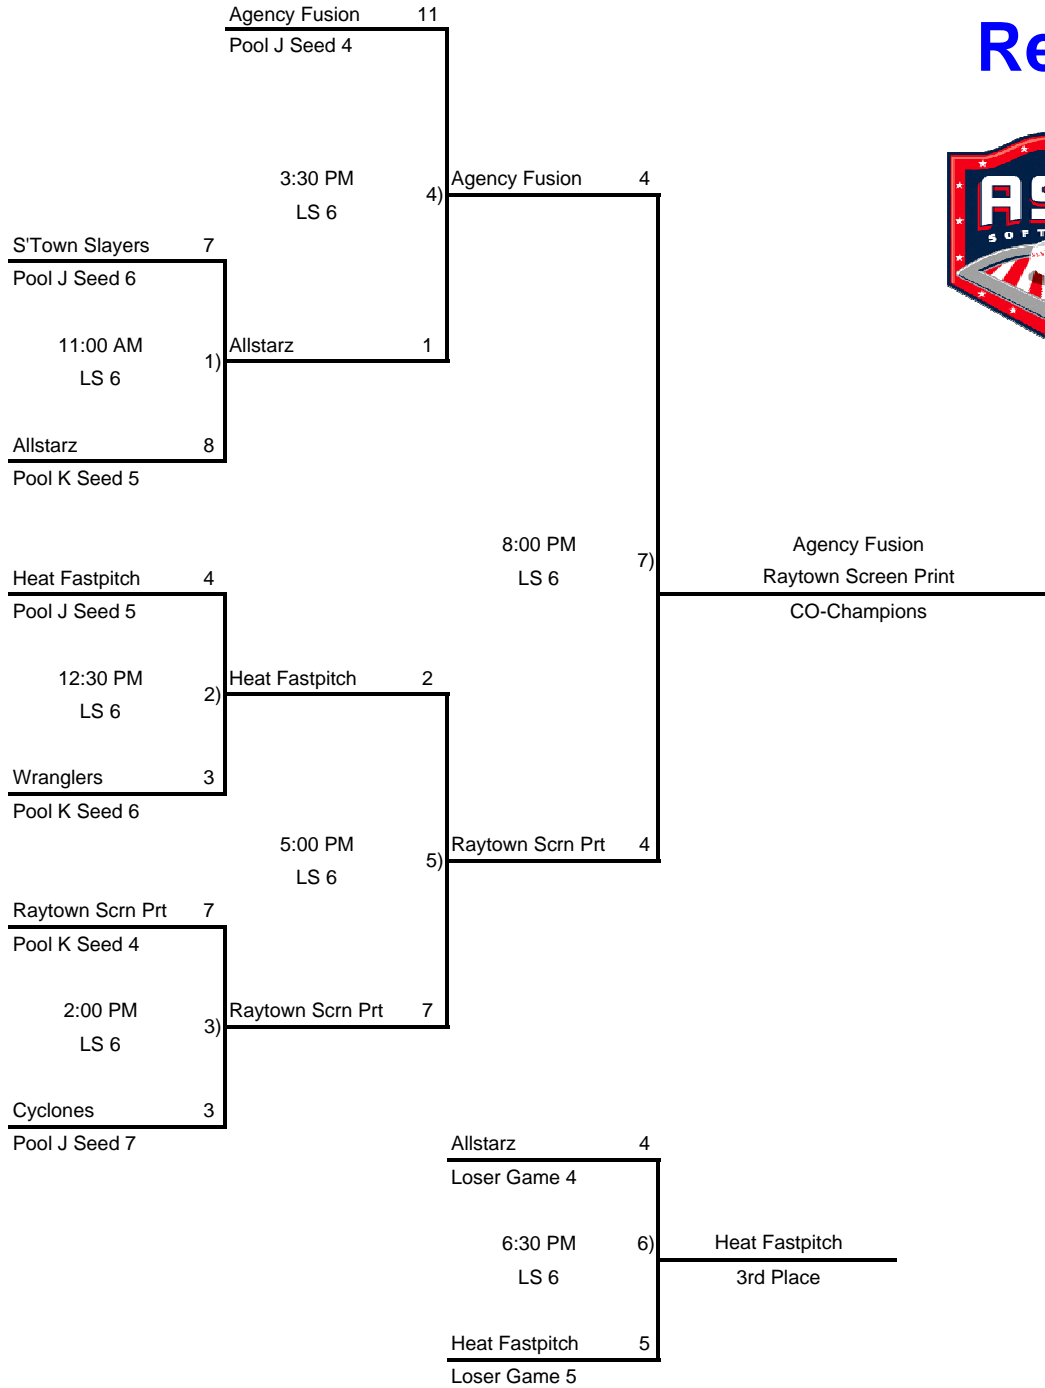

KC Metro ASA VIP Series Tournament

Legacy Softball Complex, Lee's Summit, Missouri

June 5-7, 2009

18C Red

Rainout Number 913-676-7071