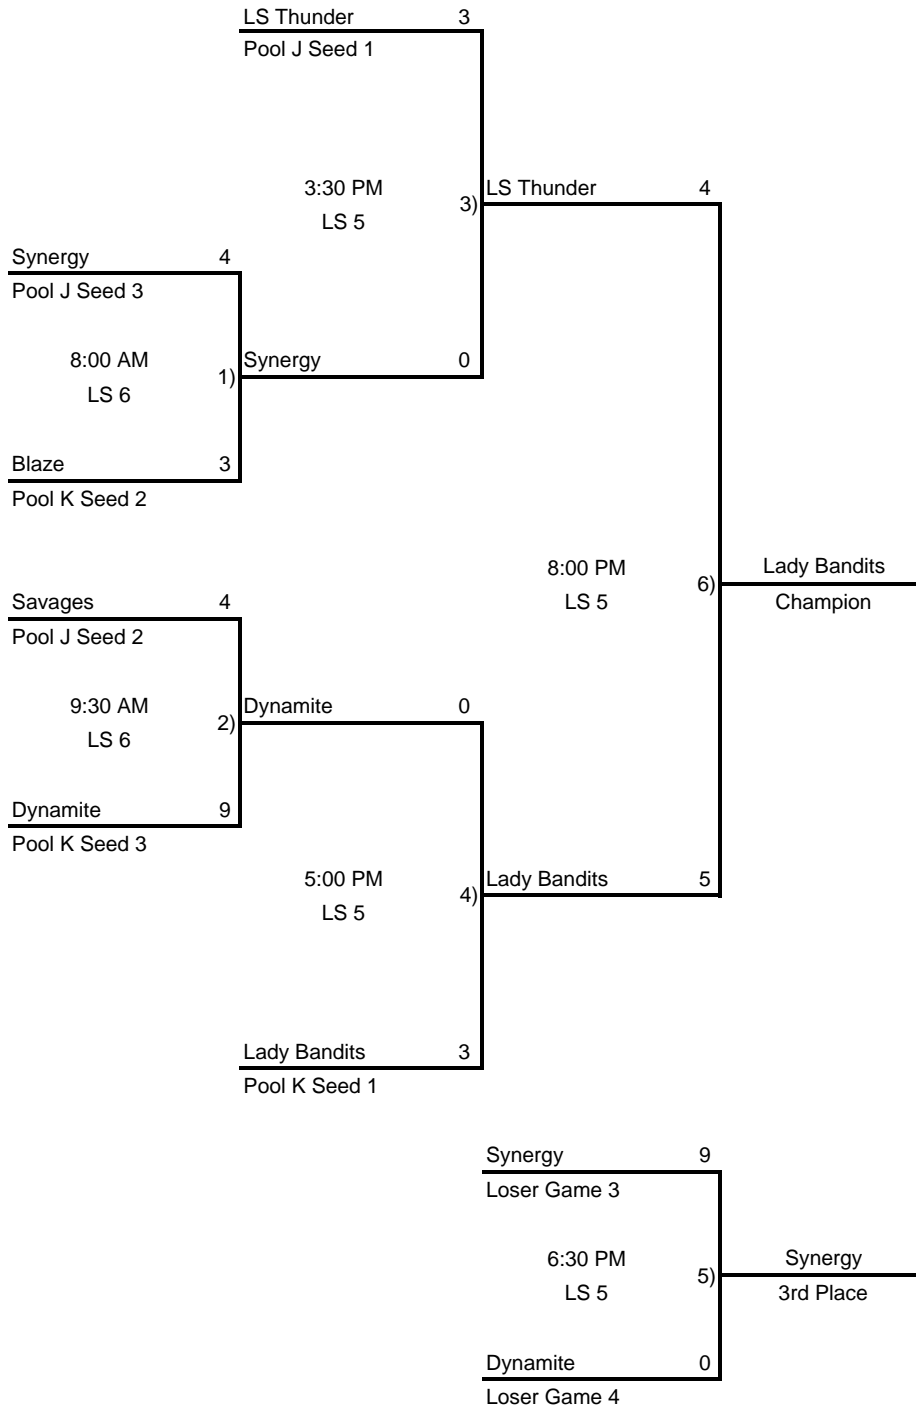

# KC Metro ASA VIP Series Tournament

## Legacy Softball Complex, Lee's Summit, Missouri

# 18C Blue

Rainout Number 913-676-7071