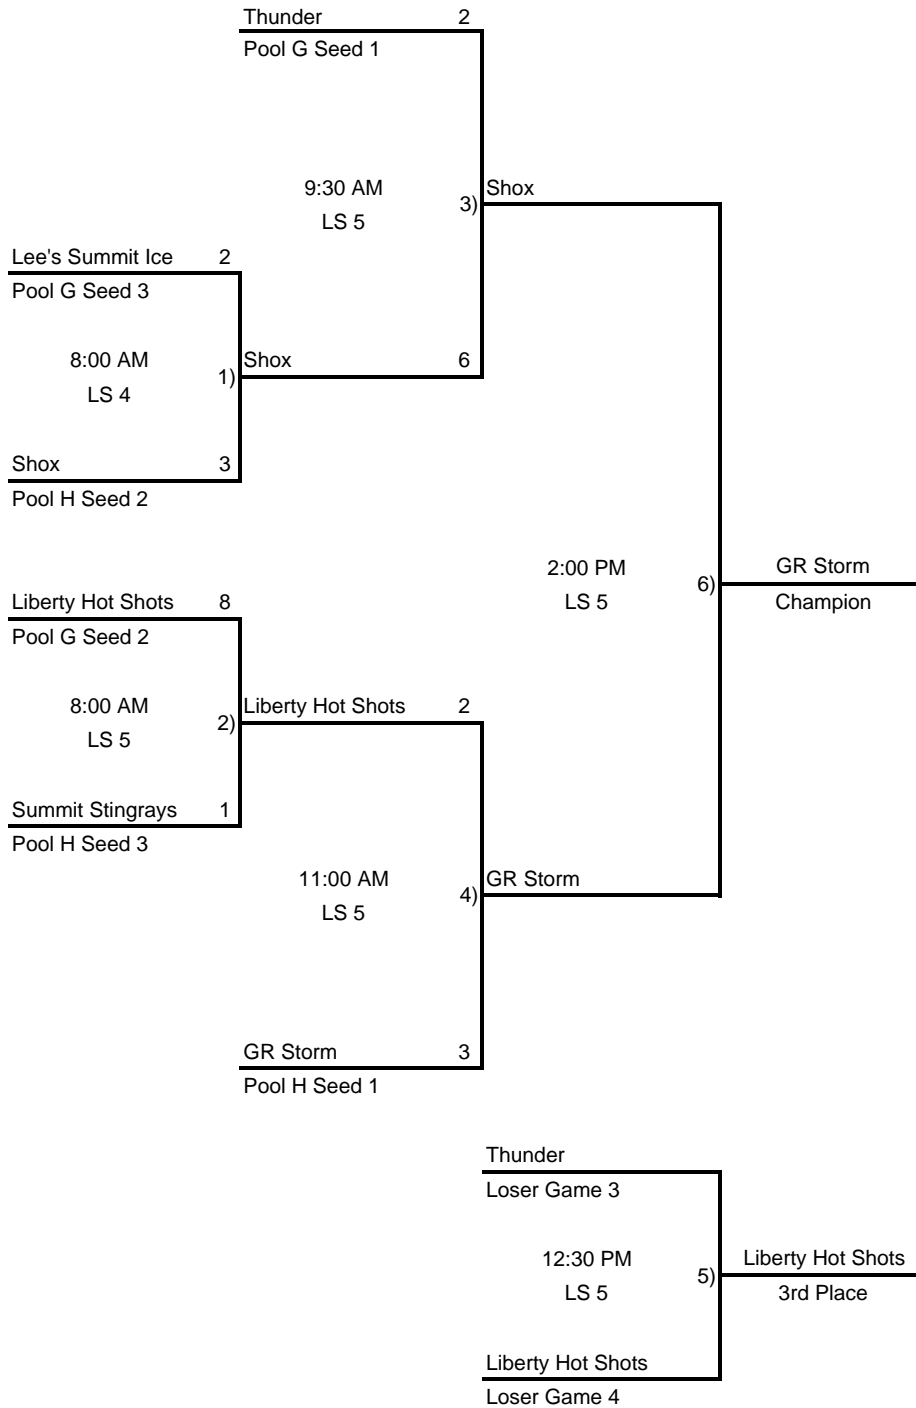

KC Metro ASA VIP Series Tournament

Legacy Softball Complex, Lee's Summit, Missouri

June 5-7, 2009

14C Red

Rainout Number 913-676-7071