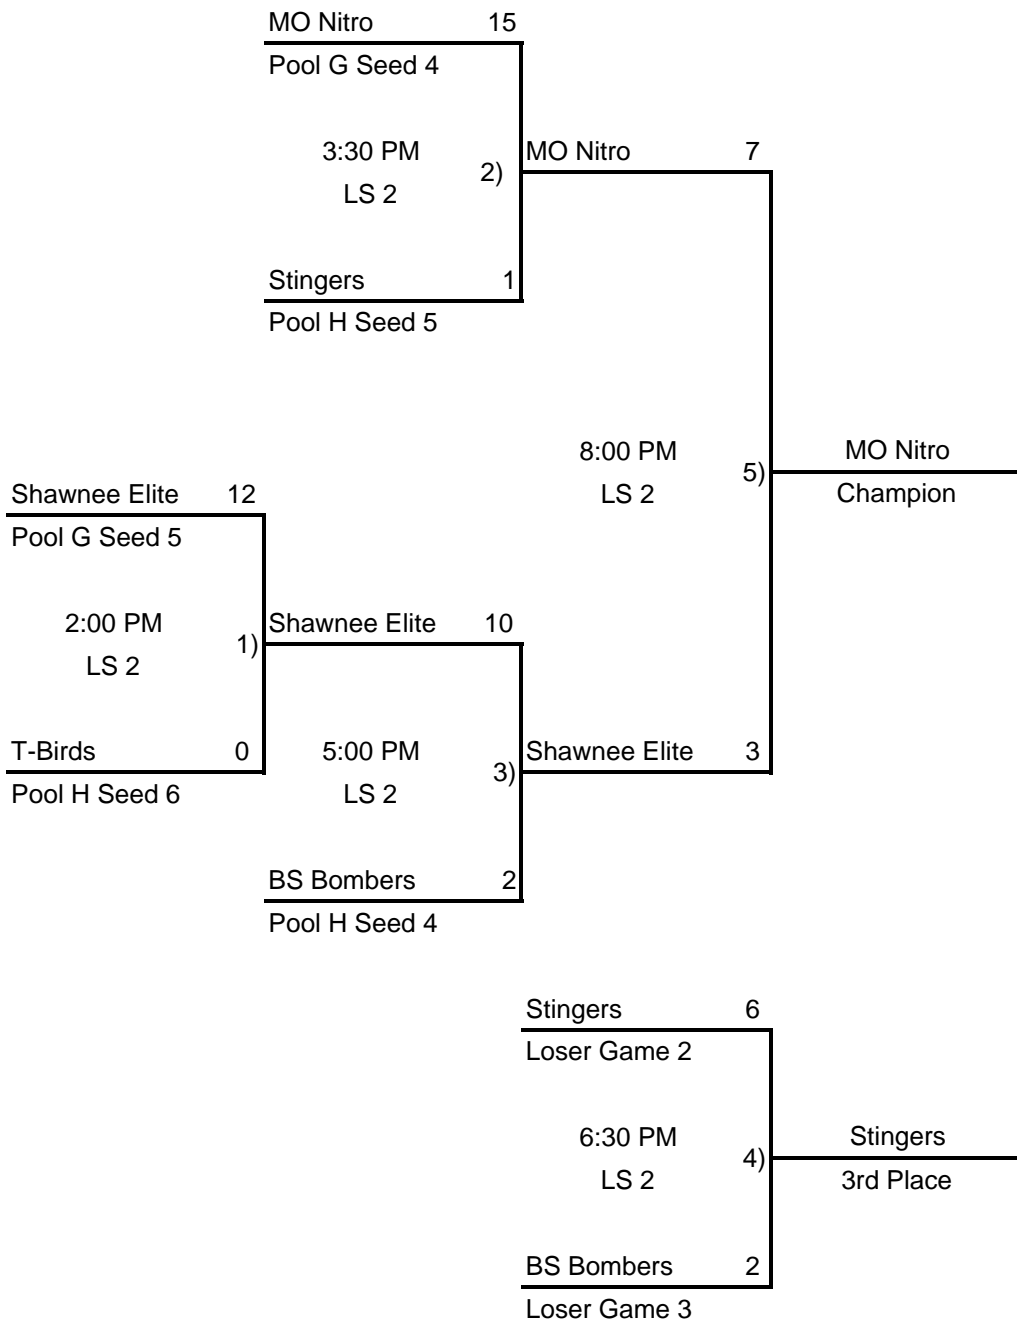

KC Metro ASA VIP Series Tournament

Legacy Softball Complex, Lee's Summit, Missouri
June 5-7, 2009

14C Blue

Rainout Number 913-676-7071