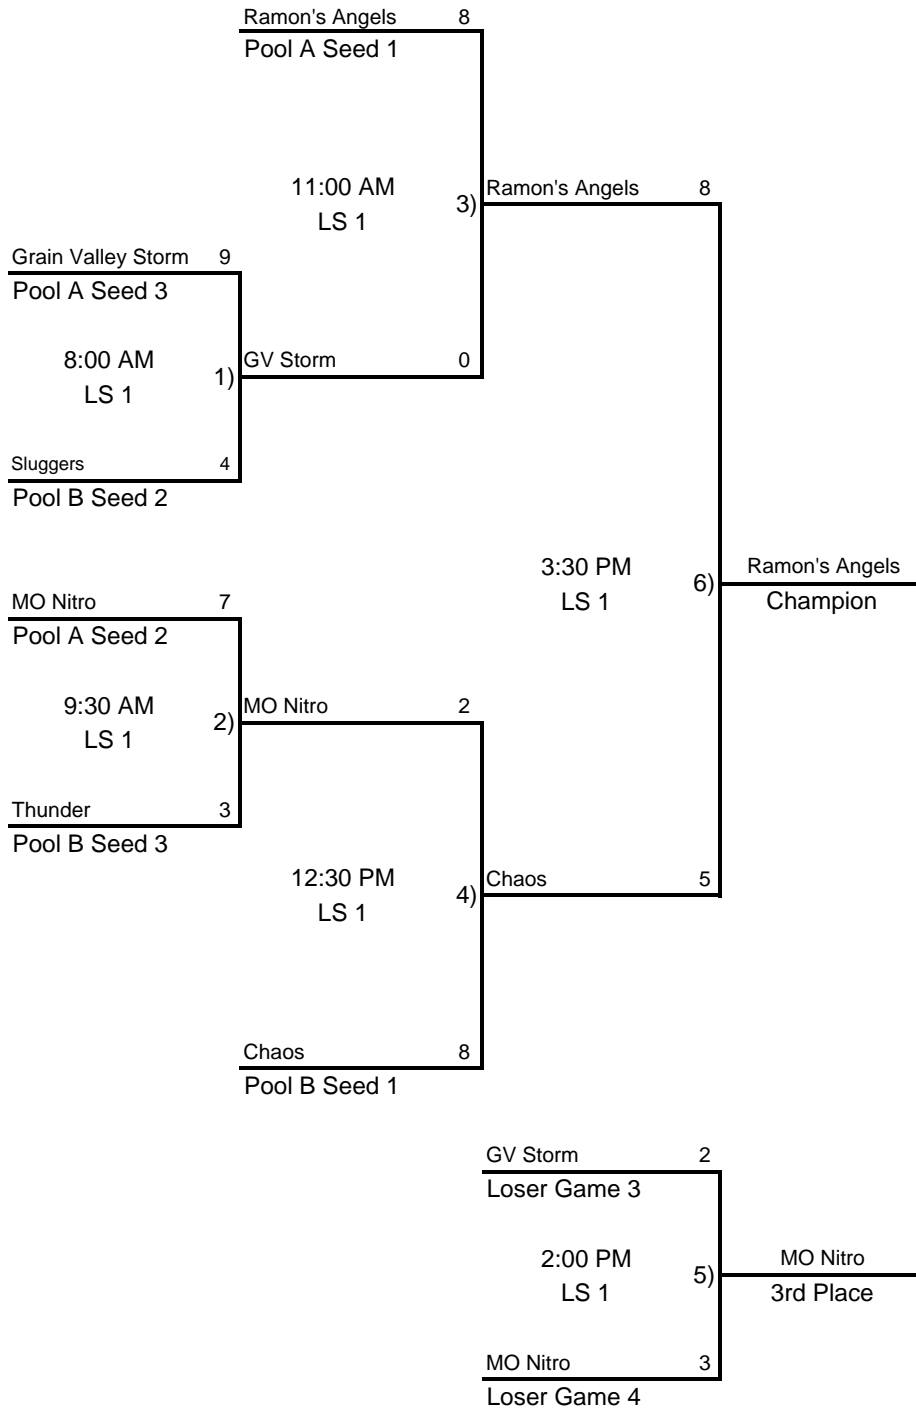

KC Metro ASA VIP Series Tournament

Legacy Softball Complex, Lee's Summit, Missouri

June 5-7, 2009

10C Red

Rainout Number 913-676-7071