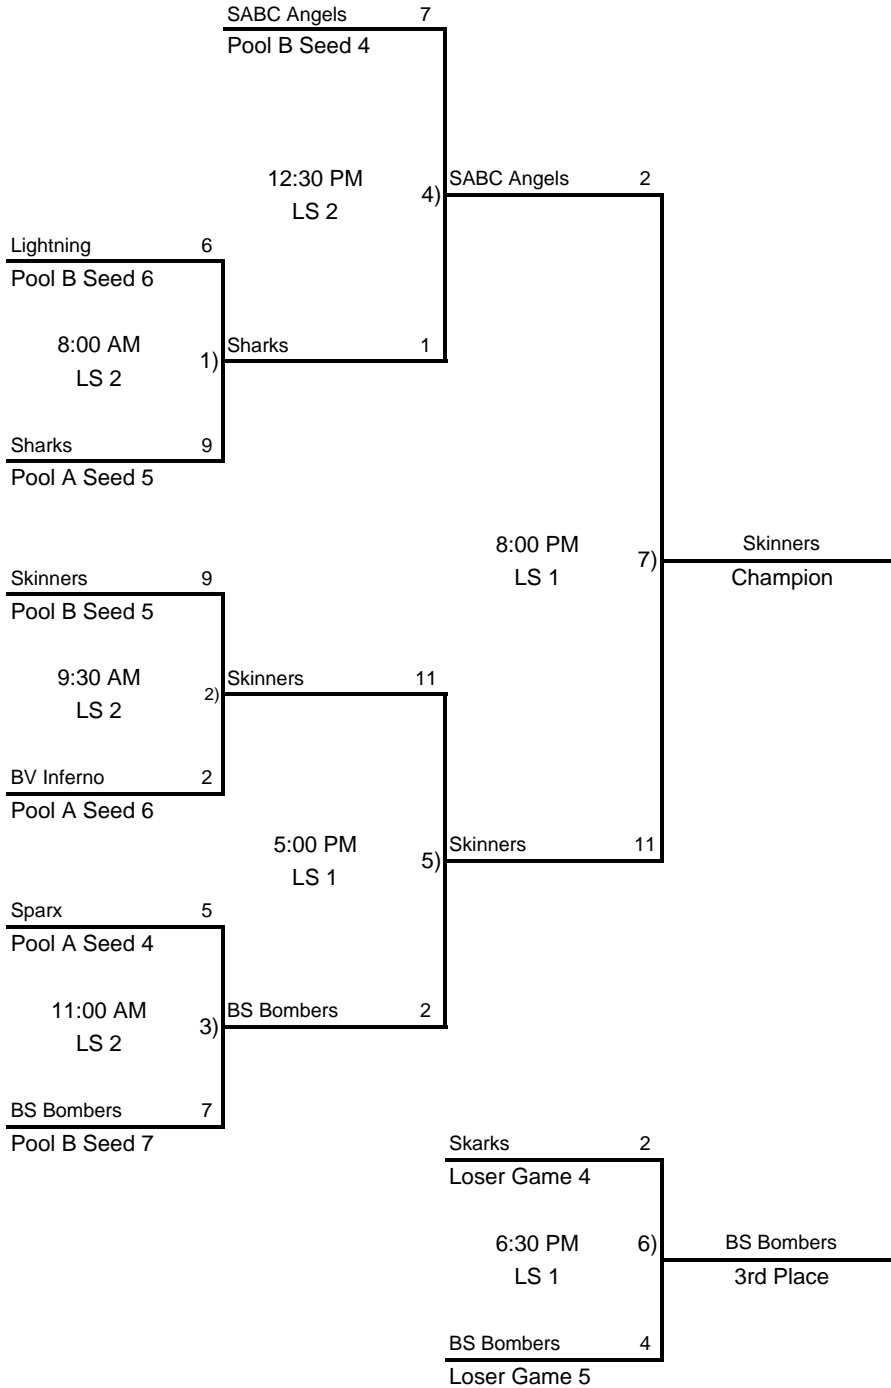

KC Metro ASA VIP Series Tournament

Legacy Softball Complex, Lee's Summit, Missouri

June 5-7, 2009

10C Blue

Rainout Number 913-676-7071