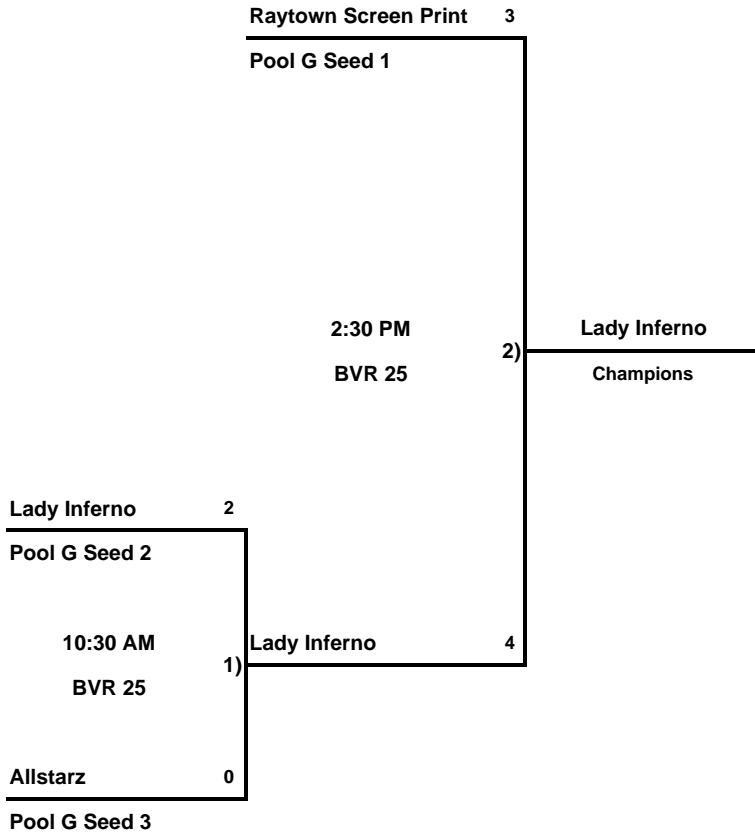

KC Metro ASA VIP Series Tournament

Blue Valley Recreation Softball Complex, Overland Park, Kansas

May 16-17, 2009

18C

Rainout Number 913-676-7071