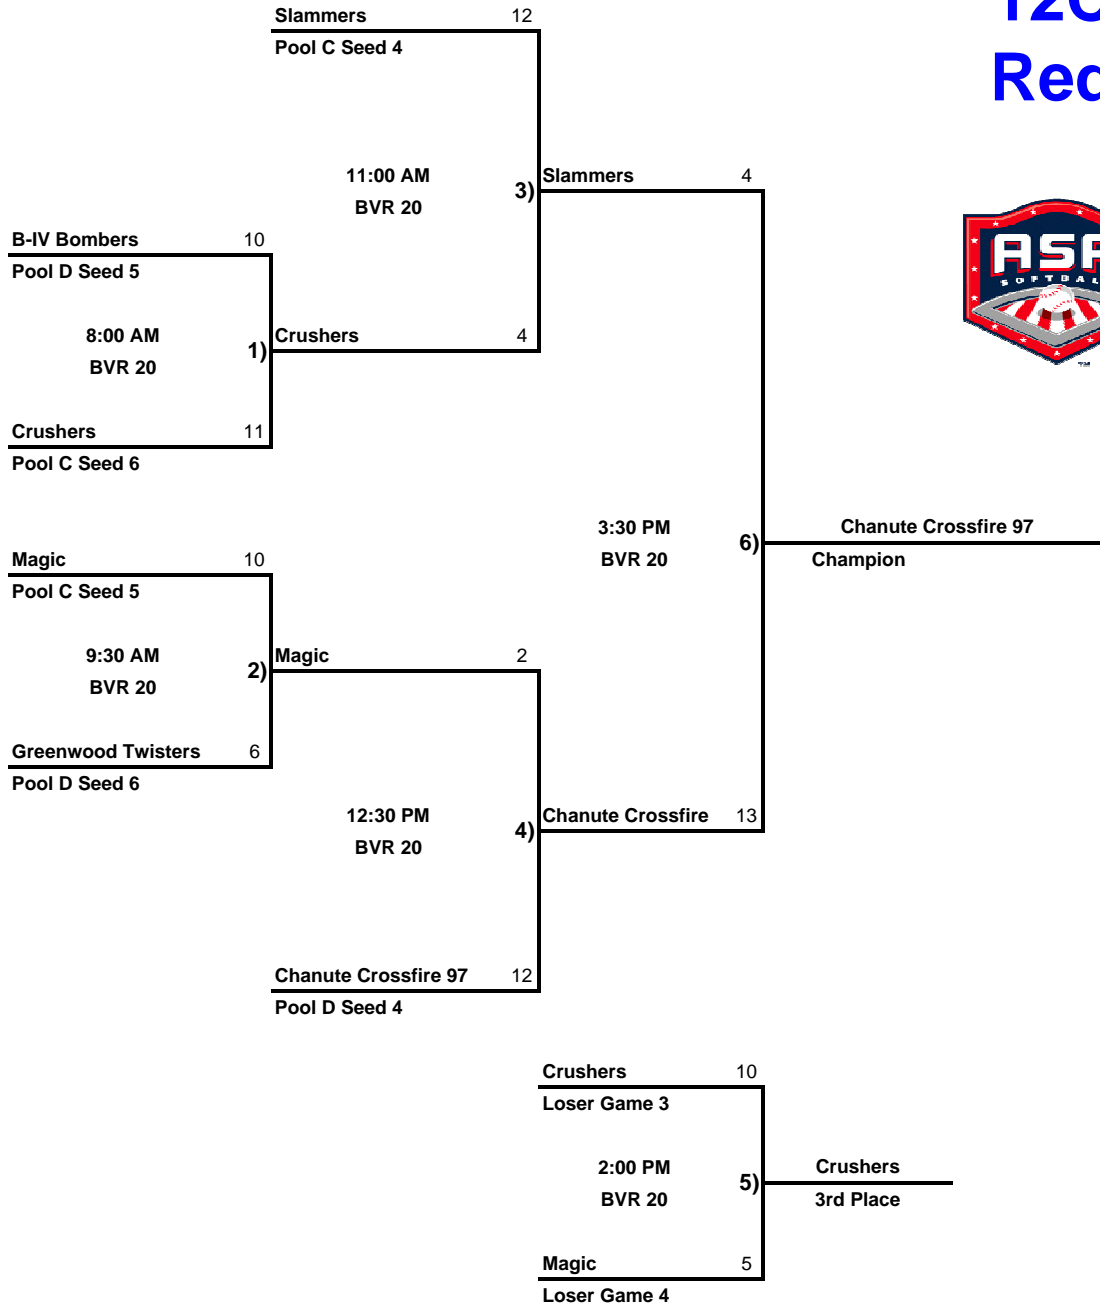

KC Metro ASA VIP Series Tournament

Blue Valley Recreation Softball Complex, Overland Park, Kansas
May 16-17, 2009

12C Red

Rainout Number 913-676-7071