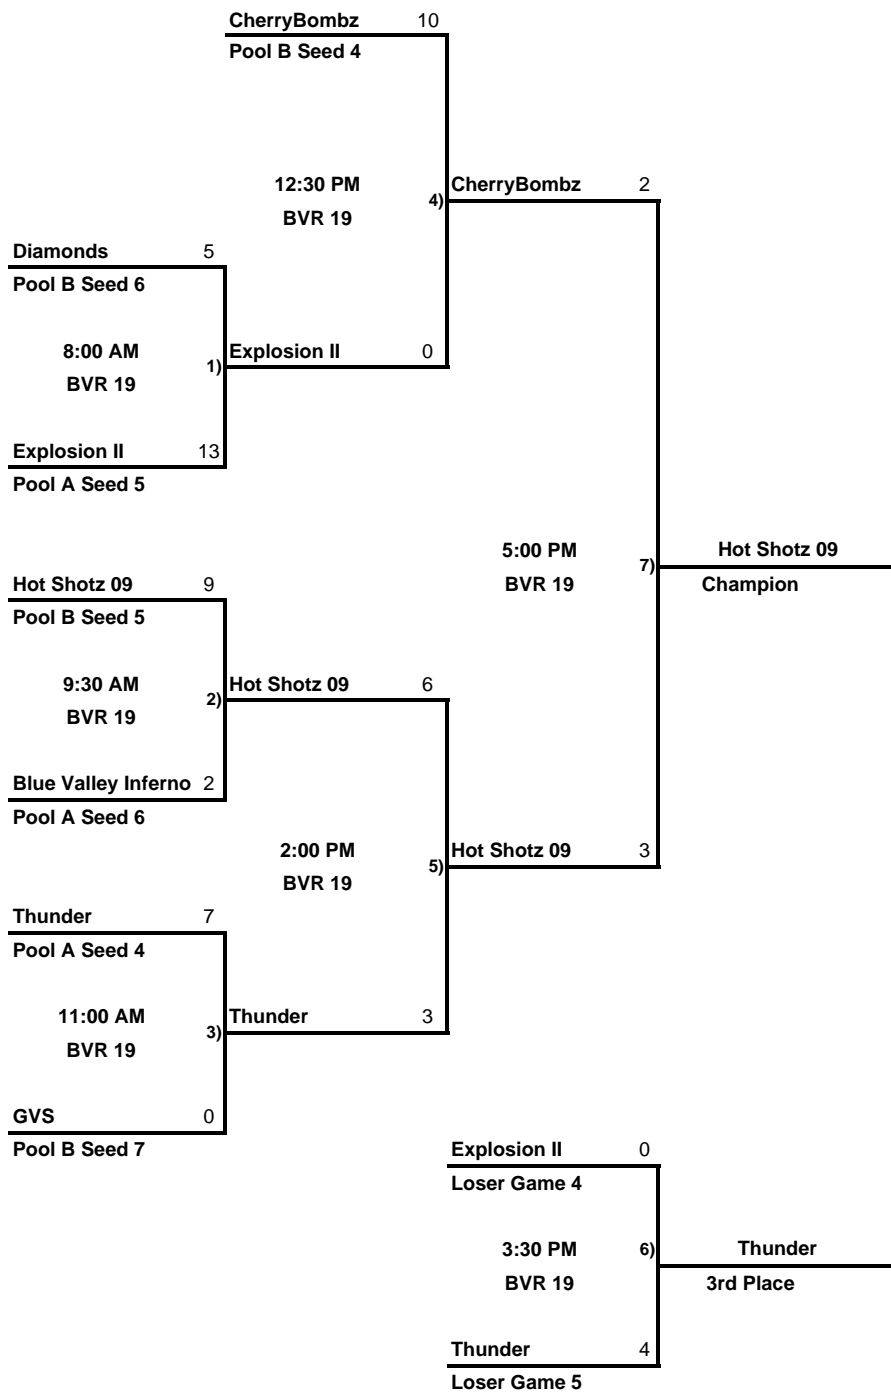

KC Metro ASA VIP Series Tournament

Blue Valley Recreation Softball Complex, Overland Park, Kansas

May 16-17, 2009

10C Red

Rainout Number 913-676-7071