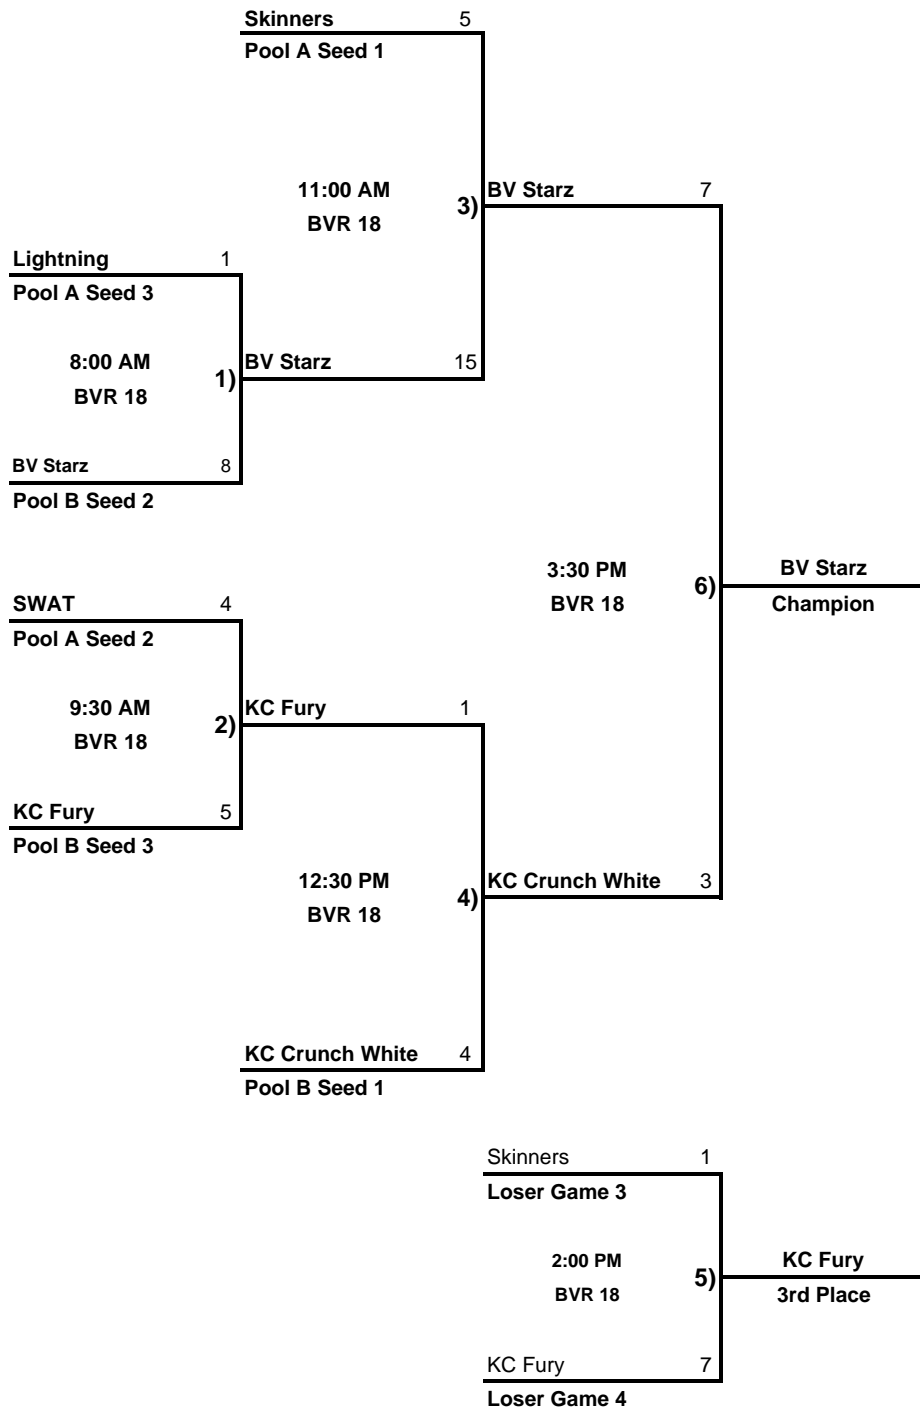

KC Metro ASA VIP Series Tournament

Blue Valley Recreation Softball Complex, Overland Park, Kansas May 16-17, 2009

10C Blue

Rainout Number 913-676-7071