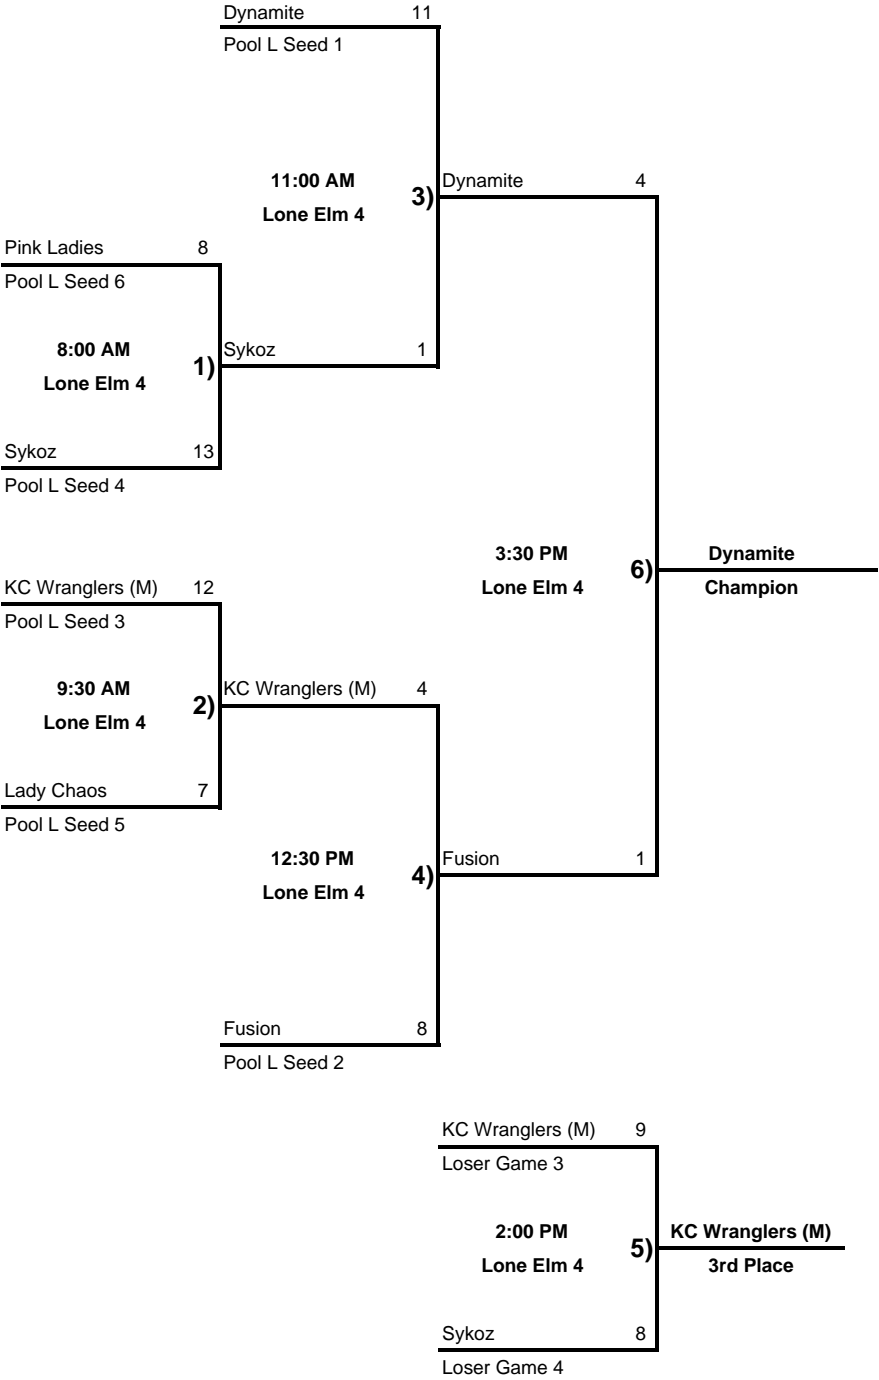

KC Metro ASA VIP Series "Finals" Tournament

OGSA and Lone Elm Softball Complexes, Olathe, Kansas
July 19-20, 2008

18Jr

Rainout Number 913-599-9778