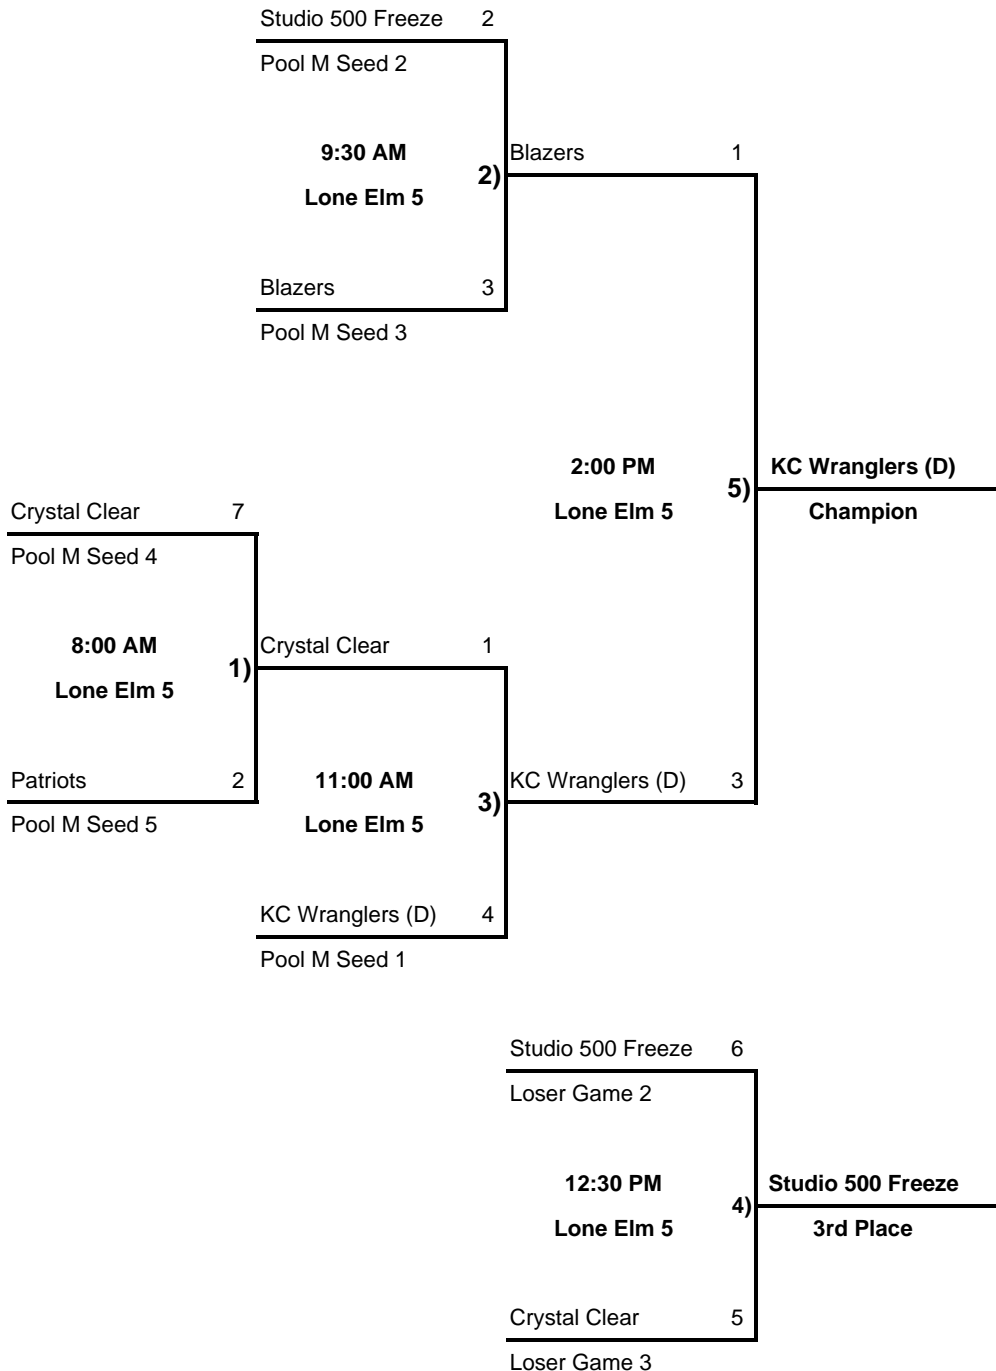

# KC Metro ASA VIP Series "Finals" Tournament

## OGSA and Lone Elm Softball Complexes, Olathe, Kansas

# 18C

Rainout Number 913-599-9778