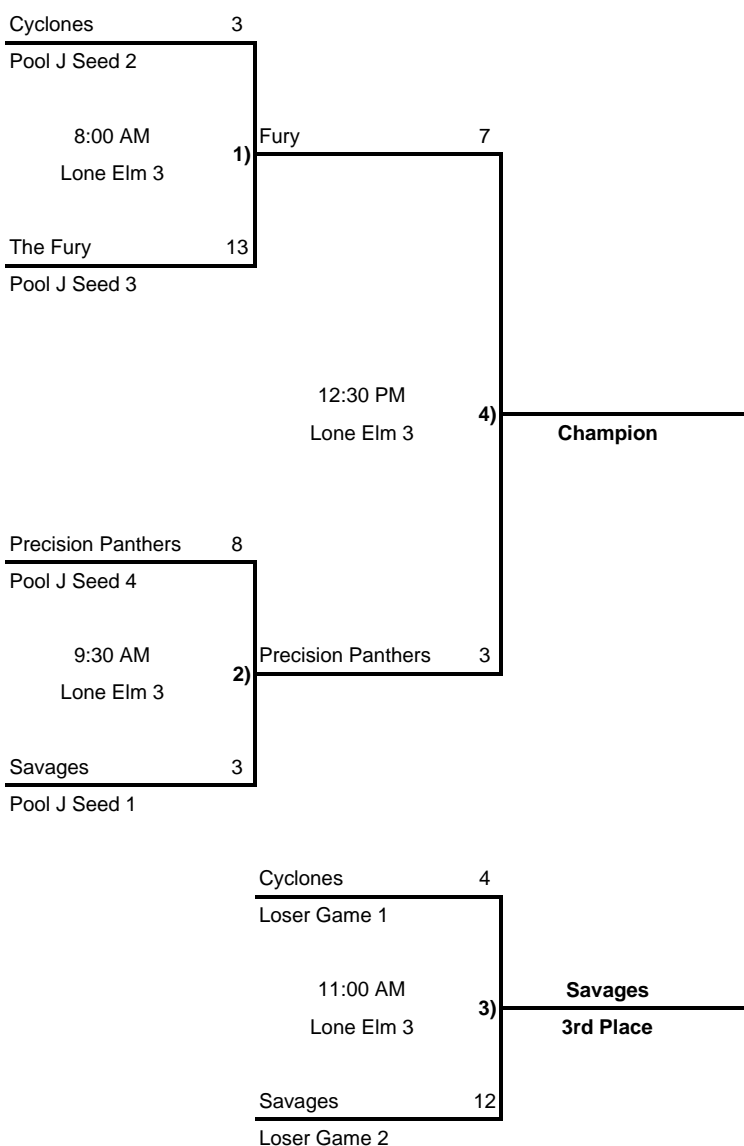

KC Metro ASA VIP Series "Finals" Tournament

OGSA and Lone Elm Softball Complexes, Olathe, Kansas

July 19-20, 2008

14Jr

Rainout Number 913-599-9778