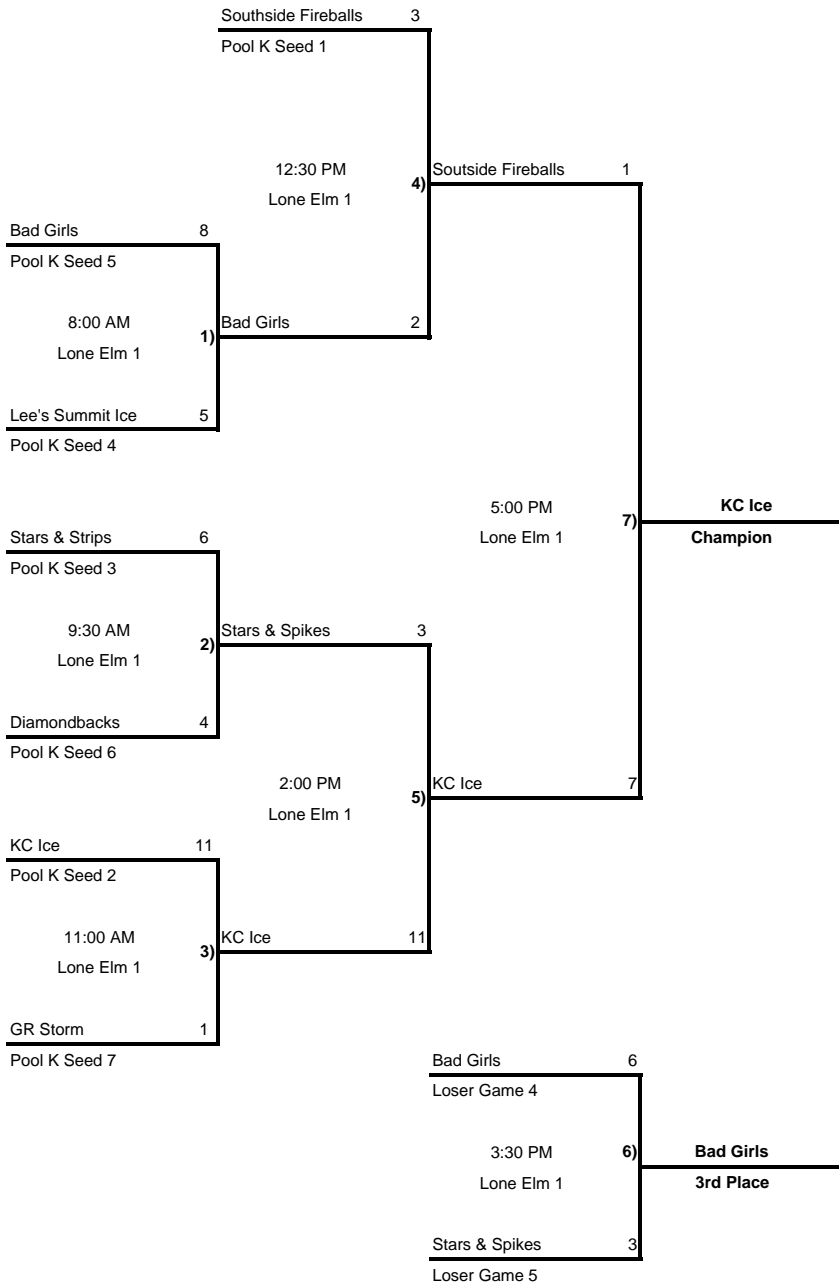

KC Metro ASA VIP Series "Finals" Tournament

OGSA and Lone Elm Softball Complexes, Olathe, Kansas

July 19-20, 2008

14C

Rainout Number 913-599-9778