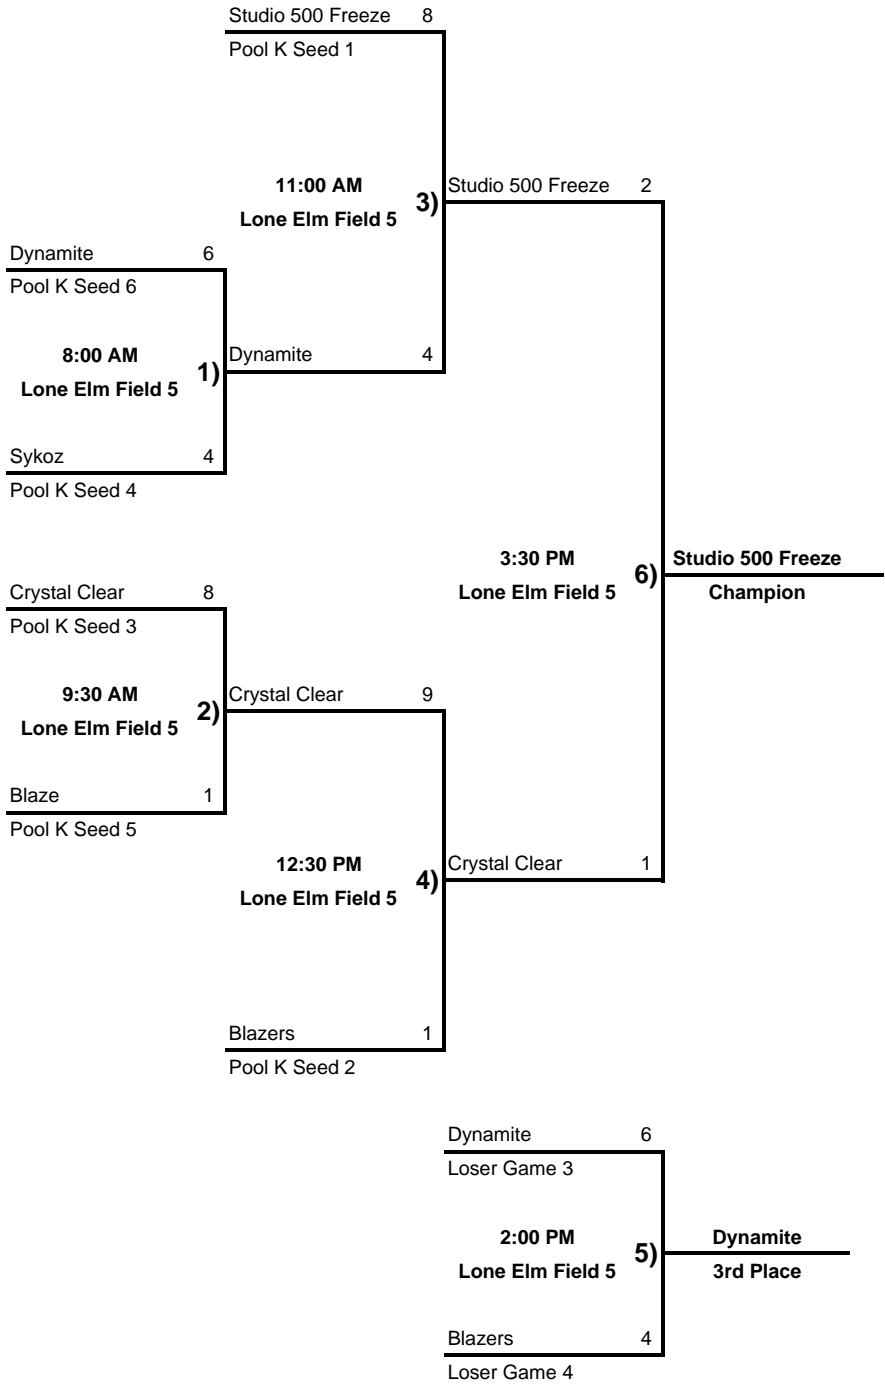

KC Metro ASA VIP Series Tournament

OGSA and Lone Elm Softball Complexes, Olathe, Kansas

June 21-22, 2008

18C

Rainout Number 913-599-9778