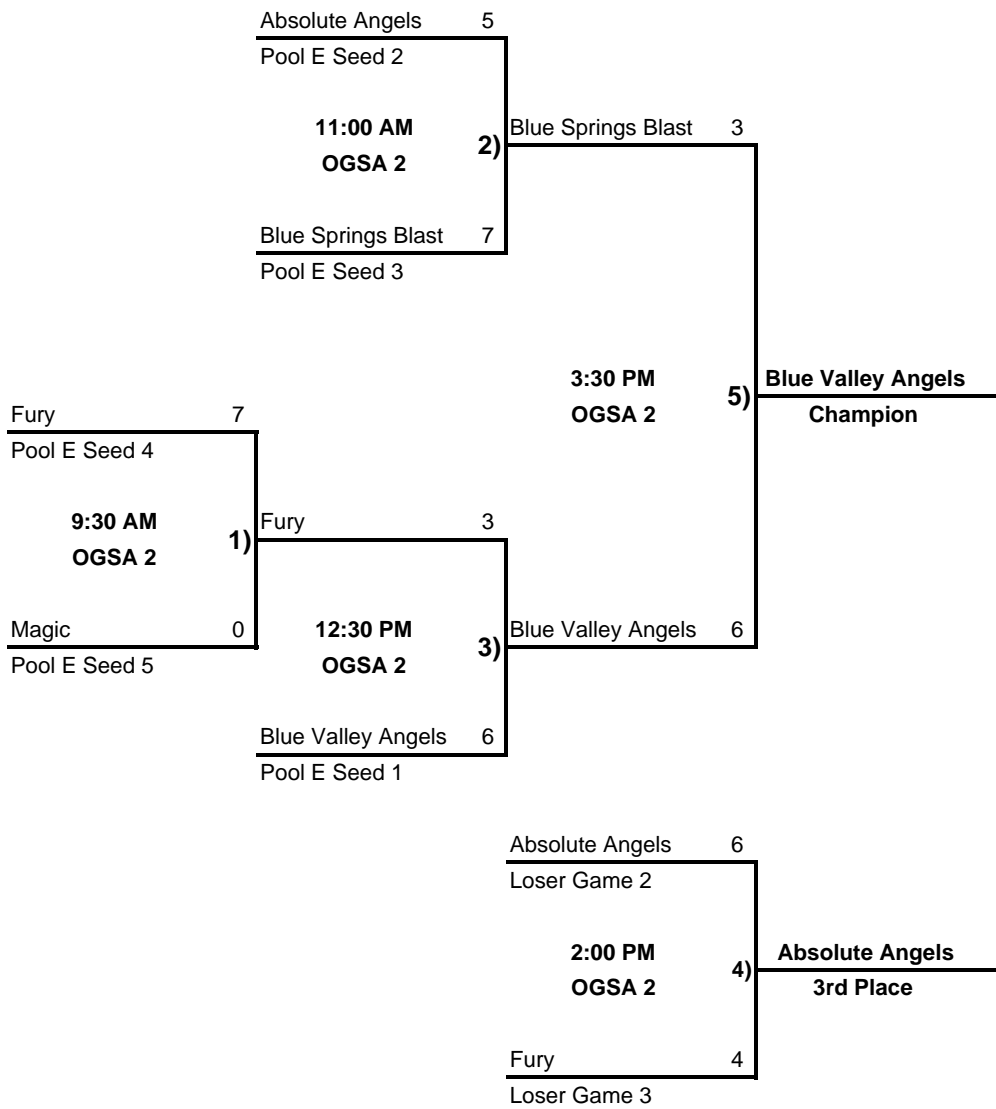

KC Metro ASA VIP Series Tournament

OGSA and Lone Elm Softball Complexes, Olathe, Kansas

June 21-22, 2008

12Jr

Rainout Number 913-599-9778