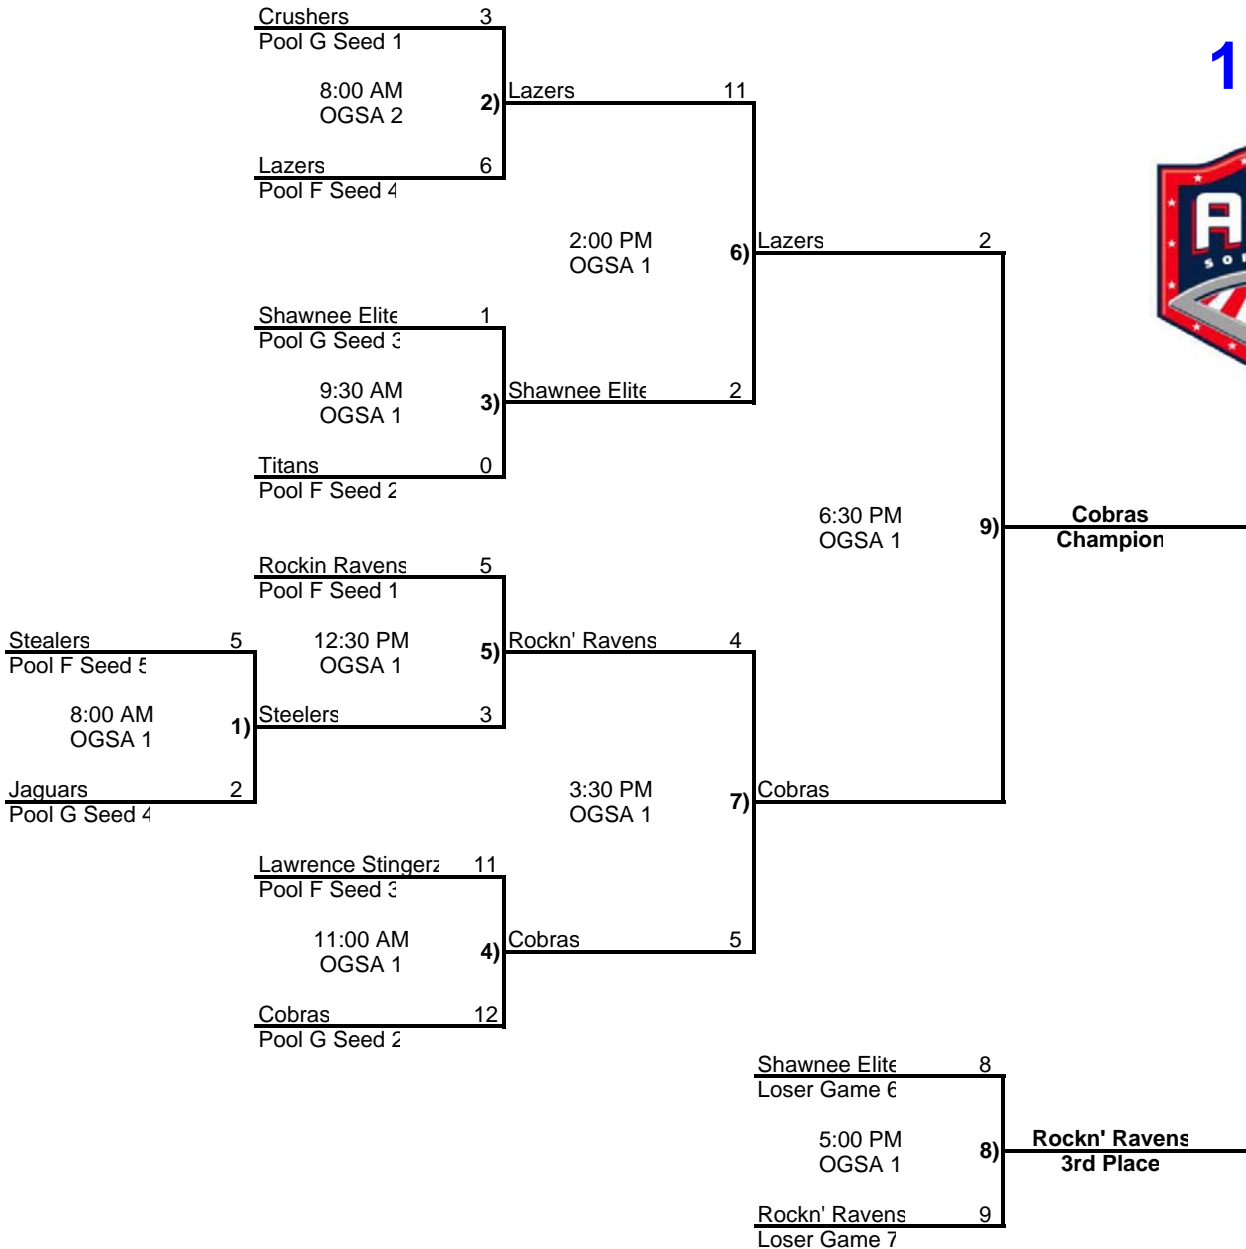

KC Metro ASA VIP Series Tournament

OGSA and Lone Elm Softball Complexes, Olathe, Kansas

June 21-22, 2008

12C

Rainout Number 913-599-9778