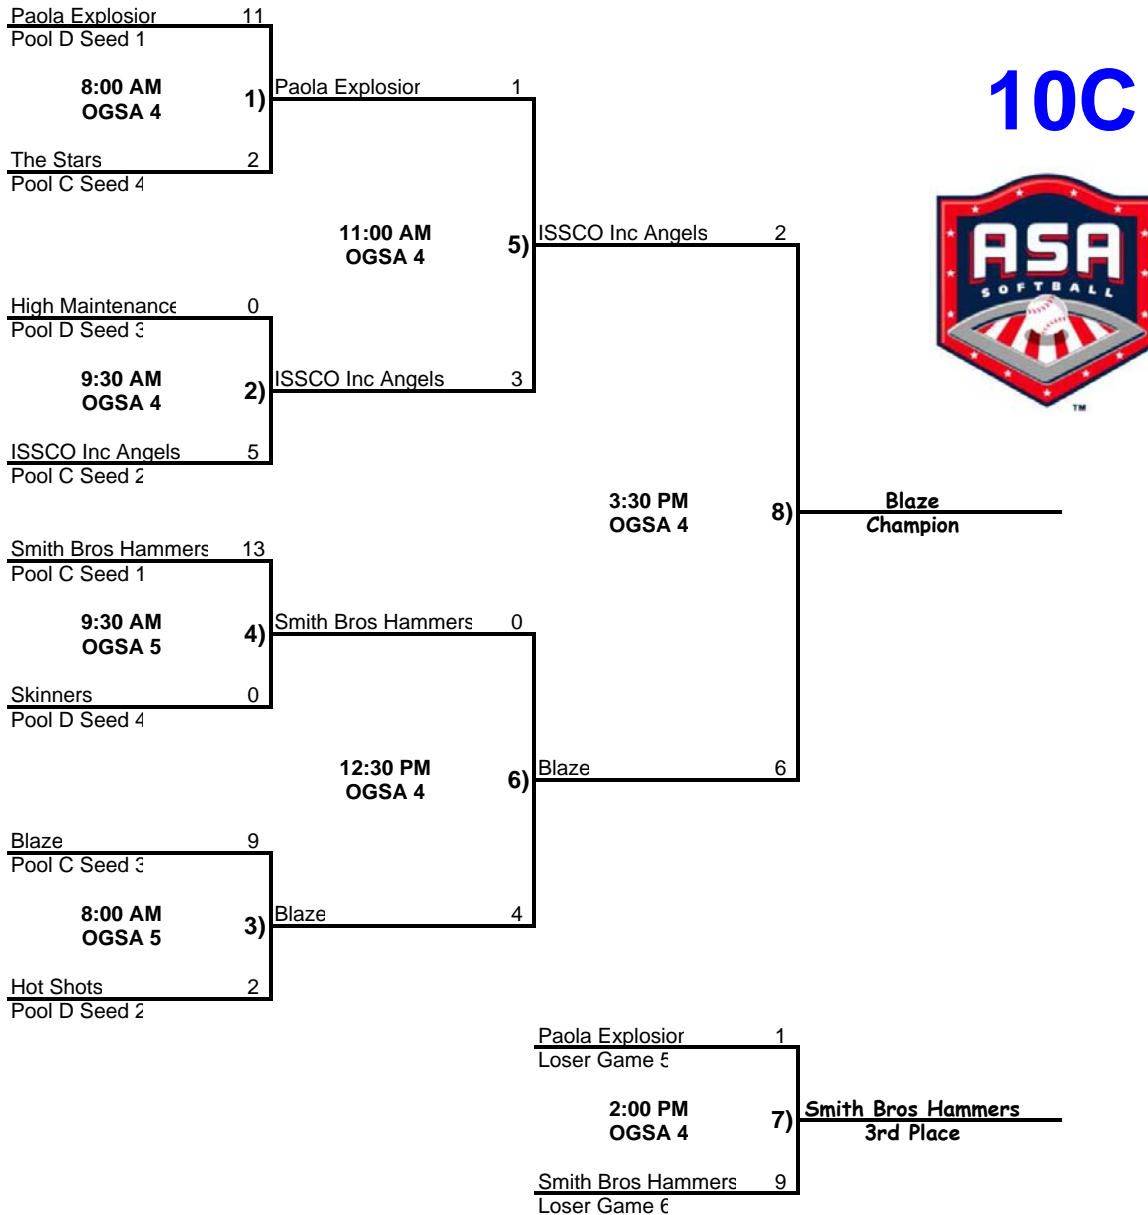

KC Metro ASA VIP Series Tournament

OGSA and Lone Elm Softball Complexes - Olathe, Kansas

June 21-22, 2008

Rainout Number 913-599-9778