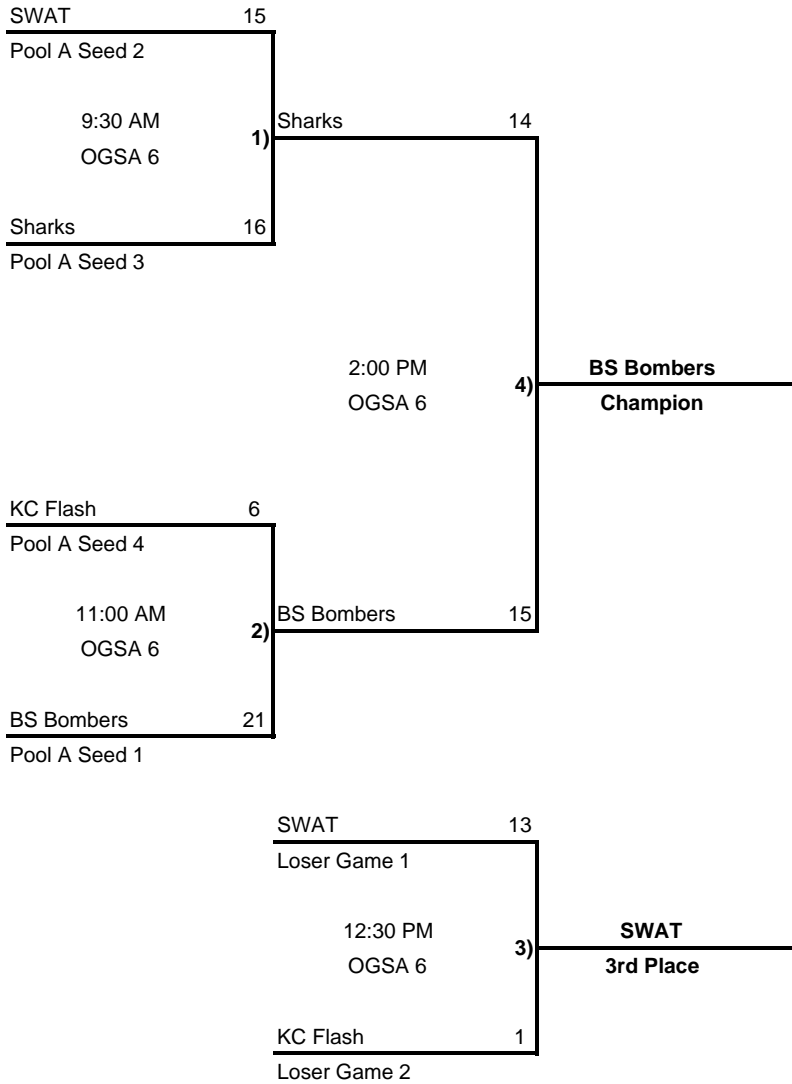

KC Metro ASA VIP Series Tournament

OGSA and Lone Elm Softball Complexes, Olathe, Kansas

June 21-22, 2008

08C

Rainout Number 913-599-9778