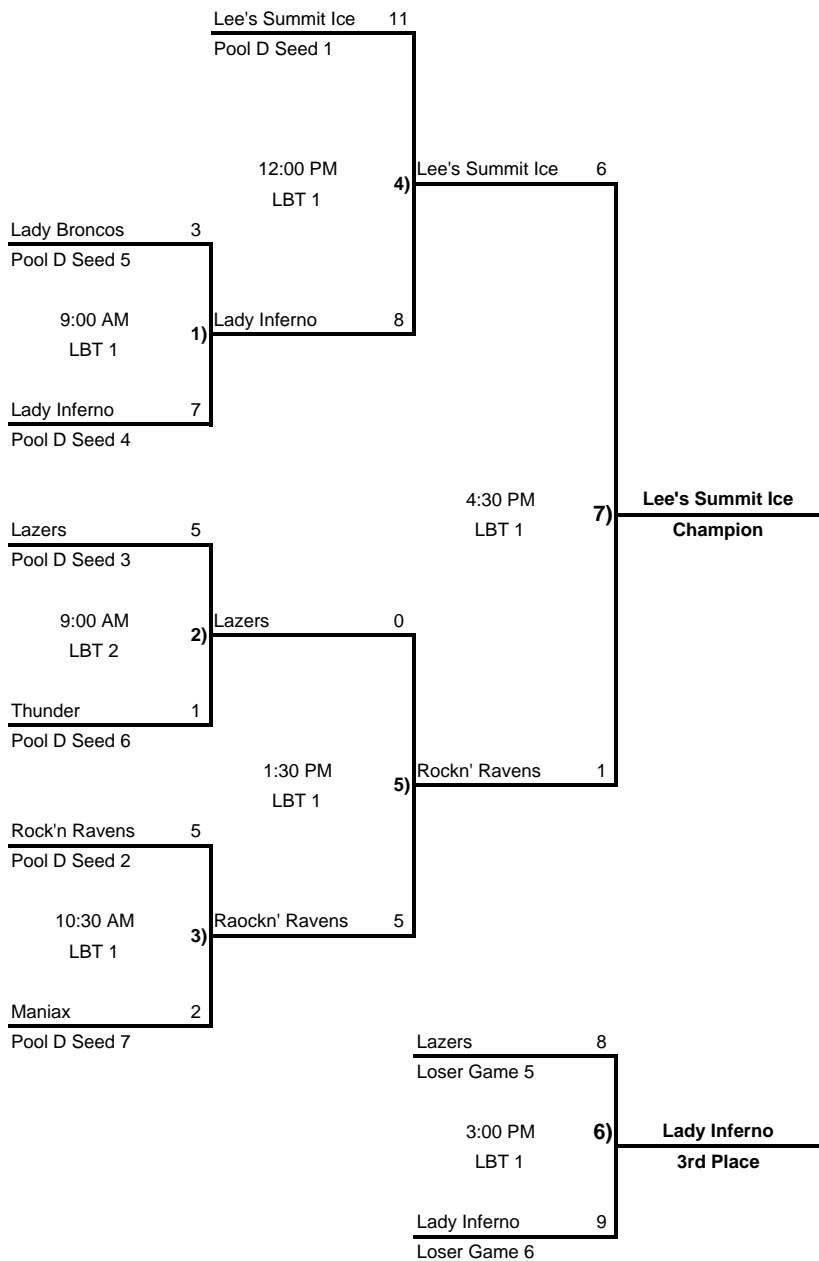

KC Metro ASA VIP Fall Classic Series Tournament

Little Blue Trace Softball Complex, Raytown, Missouri

September 27-28, 2008

14C

Rainout Number 913-599-9778